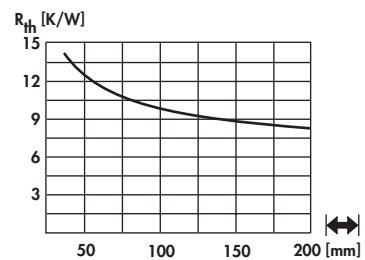

Standard extruded heatsinks

art. no.

SK 420 ...

please indicate:

...
 37.5 75 1000 mm

art. no.

SK 513 ...

please indicate: