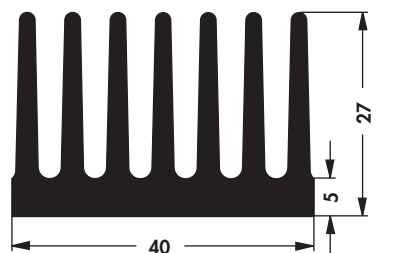

Standard extruded heatsinks

art. no.

SK 420 ...

please indicate:

...
 37.5 75 1000 mm

art. no.

SK 513 ...

please indicate:

...
 37.5 50 75 100 1000 mm

art. no.

SK 547 ...

please indicate:

...
 37.5 50 75 100 1000 mm

art. no.

SK 106 ...

please indicate:

...
 50 75 1000 mm

art. no.

SK 472 ...

please indicate:

...
 37.5 50 75 100 1000 mm