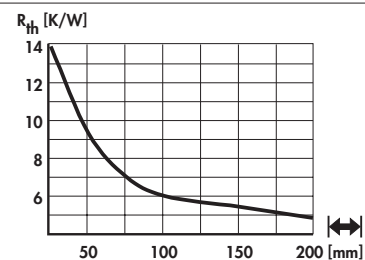

Standard extruded heatsinks

art. no.

SK 420 ...

please indicate:

...
 37.5 75 1000 mm

art. no.

SK 513 ...

please indicate: