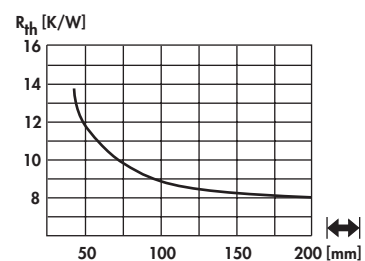

SK 513 ...

please indicate:

...
 37.5 50 75 100 1000 mm

art. no.