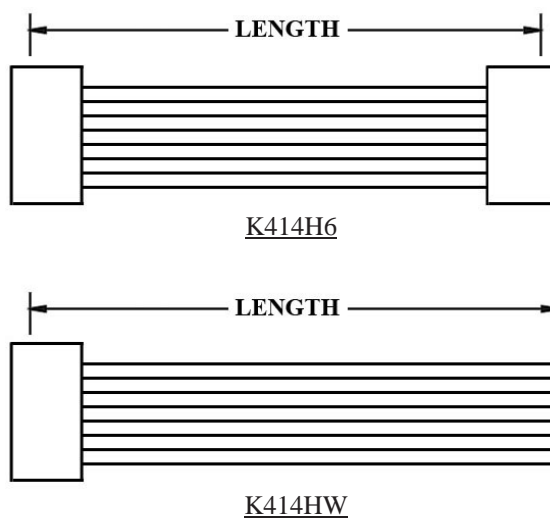

1 2 3

1. HOUSING TYPE AT 2 ENDS:

"414HM" 4.14MM PITCH Ø1.00MM WIRE HOUSING TO HOUSING (WIRING 1:1)

"414H6" DITTO, BUT SAME DIRECTION OF CONTACTS AT 2 ENDS (WIRING 1:N)

"414HW" DITTO, BUT HOUSING TO 3MM TINNED END

2. NO. OF CONTACTS:

1X1, 1X2, 1X3, 2X2, 2X3, 3X3, 3X4, 3X5

3. LENGTH IN CM (CENTIMETERS)

WIRE HARNESS CABLE WITH 4.14MM PITCH WIRE-TO-WIRE CRIMPED HOUSINGS (M3)

K414HM3X5

ORDERING INFORMATION:

P/N K 1 2 3 CM

1. HOUSING TYPE AT 2 ENDS:

"414HM" 4.14MM PITCH Ø1.00MM WIRE HOUSING TO HOUSING (WIRING 1:1)

"414H6" DITTO, BUT SAME DIRECTION OF CONTACTS AT 2 ENDS (WIRING 1:N)

"414HW" DITTO, BUT HOUSING TO 3MM TINNED END

"414HN" 4.14MM PITCH Ø1.00MM WIRE HOUSING TO HOUSING (WIRING 1:1)

"414H7" DITTO, BUT SAME DIRECTION OF CONTACTS AT 2 ENDS (WIRING 1:N)

"414HX" DITTO, BUT HOUSING TO 3MM TINNED END

2. NO. OF CONTACTS:

1X2, 1X3, 2X2, 2X3, 3X3, 3X4, 3X5