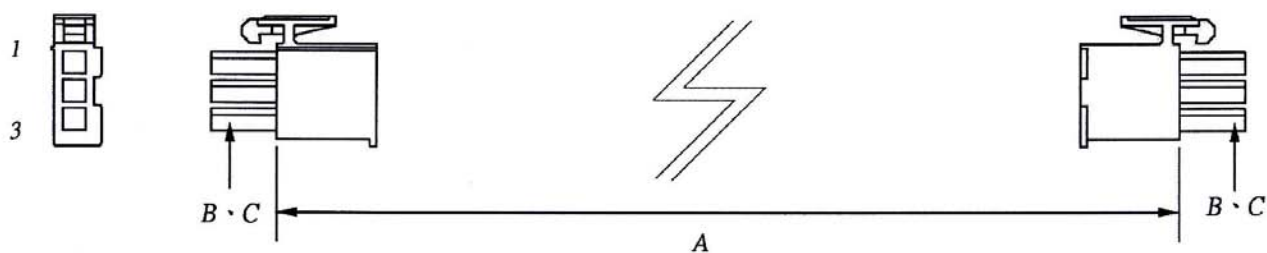

WIRE HARNESS CABLE WITH 4.14MM PITCH WIRE-TO-WIRE CRIMPED HOUSINGS (F1)

K414HF1X3

ORDERING INFORMATION:

P/N K xxxxxx xx - xxx C M

1 2 3

1. HOUSING TYPE AT 2 ENDS:

"414HF" 4.14MM PITCH Ø1.00MM WIRE HOUSING TO HOUSING (WIRING 1:1)

"414H1" DITTO, BUT SAME DIRECTION OF CONTACTS AT 2 ENDS (WIRING 1:N)

"414HT" DITTO, BUT HOUSING TO 3MM TINNED END

2. NO. OF CONTACTS:

1X1, 1X2, 1X3, 2X2, 2X3, 3X3, 3X4, 3X5

3. LENGTH IN CM (CENTIMETERS)

WIRE HARNESS CABLE WITH 4.14MM PITCH WIRE-TO-WIRE CRIMPED HOUSINGS (F2)