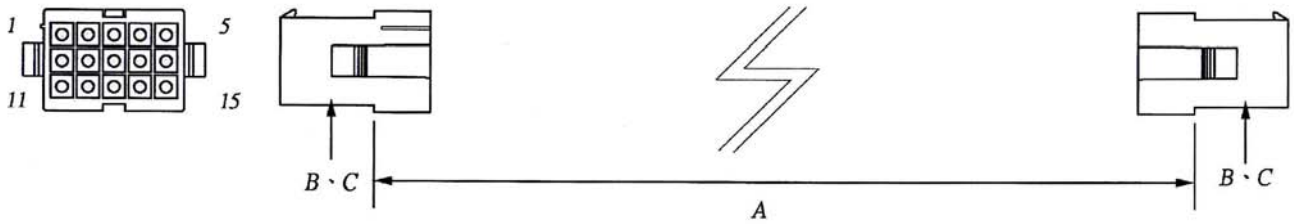

WIRE HARNESS CABLE WITH 4.14MM PITCH WIRE-TO-WIRE CRIMPED HOUSINGS (M6)

K414HN3X5