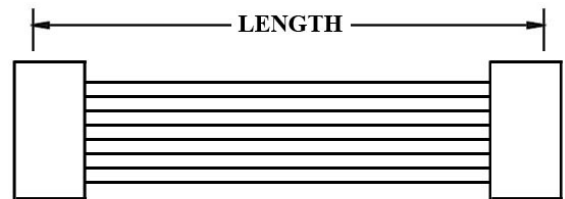

WIRE HARNESS CABLE WITH 4.14MM PITCH WIRE-TO-WIRE CRIMPED HOUSINGS (M6)

K414HN3X5

K414H7

K414HX

ORDERING INFORMATION:

P/N K 1 2 3 CM

1. HOUSING TYPE AT 2 ENDS:

"414HN" 4.14MM PITCH Ø1.00MM WIRE HOUSING TO HOUSING (WIRING 1:1)

"414H7" DITTO, BUT SAME DIRECTION OF CONTACTS AT 2 ENDS (WIRING 1:N)

"414HX" DITTO, BUT HOUSING TO 3MM TINNED END

2. NO. OF CONTACTS:

1X2, 1X3, 2X2, 2X3, 3X3, 3X4, 3X5

3. LENGTH IN CM (CENTIMETERS)