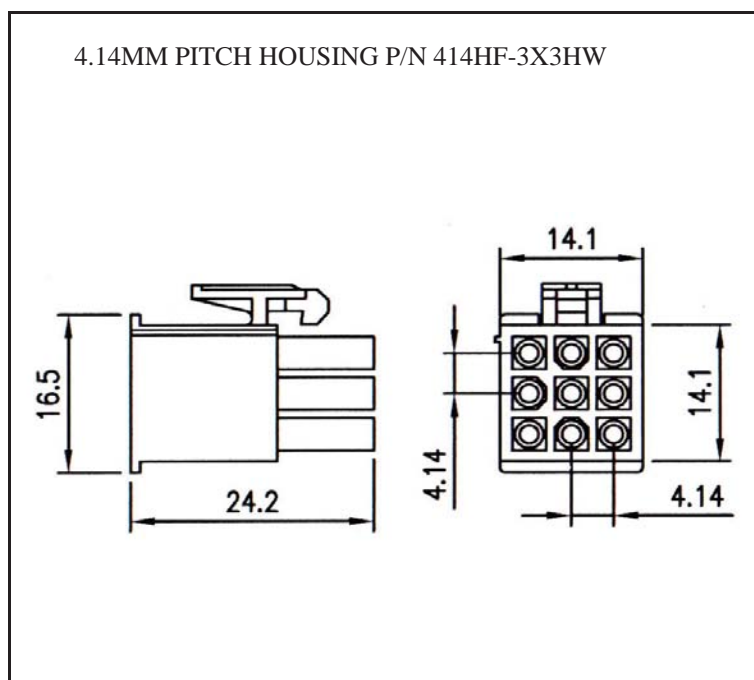

WIRE HARNESS CABLE WITH 4.14MM PITCH WIRE-TO-WIRE CRIMPED HOUSINGS (F1)

K414HF1X3

ORDERING INFORMATION:

P/N K xxxxxx xx - xxx C M

1 2 3

1. HOUSING TYPE AT 2 ENDS:

"414HF" 4.14MM PITCH Ø1.00MM WIRE HOUSING TO HOUSING (WIRING 1:1)

"414H1" DITTO, BUT SAME DIRECTION OF CONTACTS AT 2 ENDS (WIRING 1:N)

"414HT" DITTO, BUT HOUSING TO 3MM TINNED END

2. NO. OF CONTACTS:

1X1, 1X2, 1X3, 2X2, 2X3, 3X3, 3X4, 3X5

3. LENGTH IN CM (CENTIMETERS)

WIRE HARNESS CABLE WITH 4.14MM PITCH WIRE-TO-WIRE CRIMPED HOUSINGS (F2)

K414HF3X3

ORDERING INFORMATION:

P/N K 14141414 - 333 C M

1. HOUSING TYPE AT 2 ENDS:

- "414HF" 4.14MM PITCH Ø1.00MM WIRE HOUSING TO HOUSING (WIRING 1:1)
- "414H1" DITTO, BUT SAME DIRECTION OF CONTACTS AT 2 ENDS (WIRING 1:N)
- "414HT" DITTO, BUT HOUSING TO 3MM TINNED END