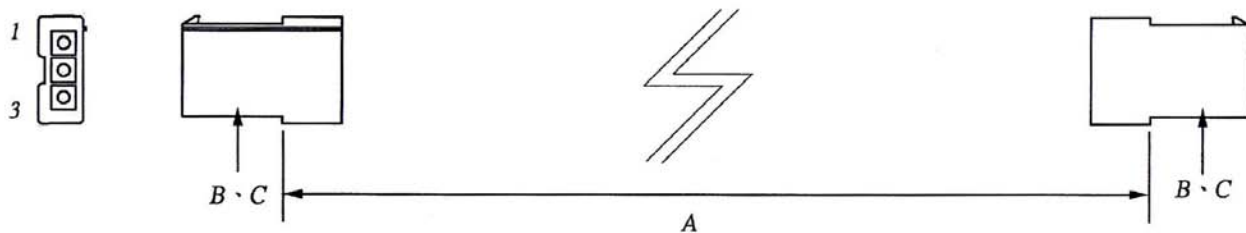

1. HOUSING TYPE AT 2 ENDS:

"414HF" 4.14MM PITCH Ø1.00MM WIRE HOUSING TO HOUSING (WIRING 1:1)

"414H1" DITTO, BUT SAME DIRECTION OF CONTACTS AT 2 ENDS (WIRING 1:N)

"414HT" DITTO, BUT HOUSING TO 3MM TINNED END

2. NO. OF CONTACTS:

1X1, 1X2, 1X3, 2X2, 2X3, 3X3, 3X4, 3X5

3. LENGTH IN CM (CENTIMETERS)

WIRE HARNESS CABLE WITH 4.14MM PITCH WIRE-TO-WIRE CRIMPED HOUSINGS (M1)

K414HM1X3

ORDERING INFORMATION:

P/N K xxxxxx xx - xxx C M