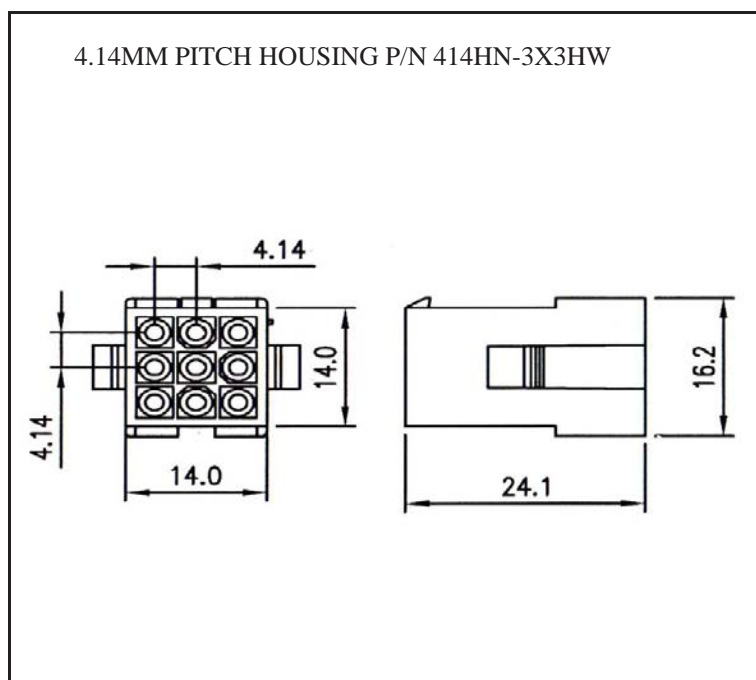

1 2 3

1. HOUSING TYPE AT 2 ENDS:

"414HN" 4.14MM PITCH Ø1.00MM WIRE HOUSING TO HOUSING (WIRING 1:1)

"414H7" DITTO, BUT SAME DIRECTION OF CONTACTS AT 2 ENDS (WIRING 1:N)

"414HX" DITTO, BUT HOUSING TO 3MM TINNED END

2. NO. OF CONTACTS:

1X2, 1X3, 2X2, 2X3, 3X3, 3X4, 3X5

3. LENGTH IN CM (CENTIMETERS)

WIRE HARNESS CABLE WITH 4.14MM PITCH WIRE-TO-WIRE CRIMPED HOUSINGS (M5)

K414HN3X3

ORDERING INFORMATION:

P/N K 1 2 3 CM

1. HOUSING TYPE AT 2 ENDS:

"414HN" 4.14MM PITCH Ø1.00MM WIRE HOUSING TO HOUSING (WIRING 1:1)

"414H7" DITTO, BUT SAME DIRECTION OF CONTACTS AT 2 ENDS (WIRING 1:N)

"414HX" DITTO, BUT HOUSING TO 3MM TINNED END

2. NO. OF CONTACTS:

1X2, 1X3, 2X2, 2X3, 3X3, 3X4, 3X5