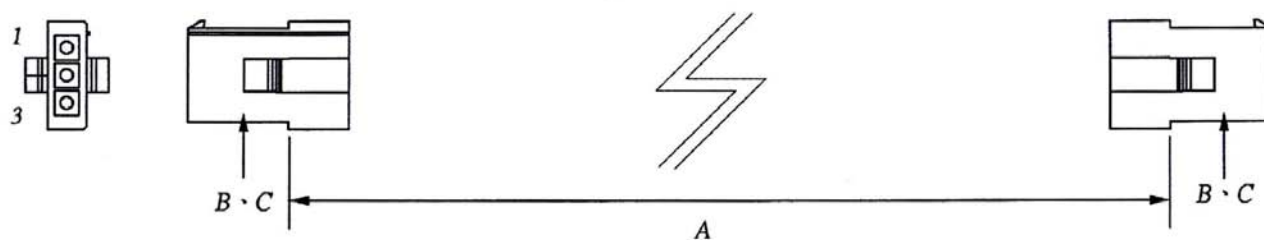

1. HOUSING TYPE AT 2 ENDS:

"414HM" 4.14MM PITCH Ø1.00MM WIRE HOUSING TO HOUSING (WIRING 1:1)

"414H6" DITTO, BUT SAME DIRECTION OF CONTACTS AT 2 ENDS (WIRING 1:N)

"414HW" DITTO, BUT HOUSING TO 3MM TINNED END

2. NO. OF CONTACTS:

1X1, 1X2, 1X3, 2X2, 2X3, 3X3, 3X4, 3X5

3. LENGTH IN CM (CENTIMETERS)

WIRE HARNESS CABLE WITH 4.14MM PITCH WIRE-TO-WIRE CRIMPED HOUSINGS (M4)

K414HN1X3

ORDERING INFORMATION:

P/N K xxxxxx xx - xxx C M