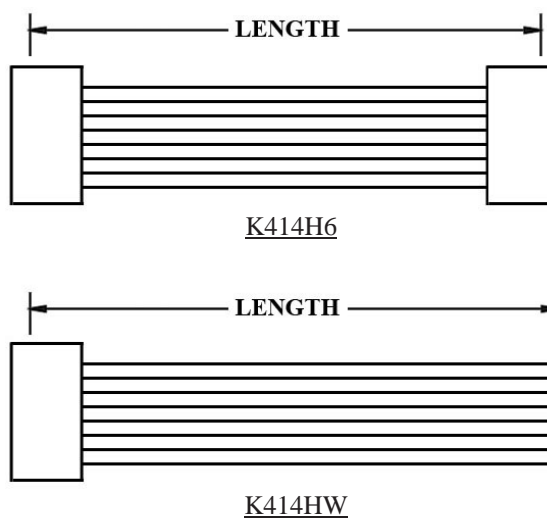

1 2 3

1. HOUSING TYPE AT 2 ENDS:

"414HM" 4.14MM PITCH Ø1.00MM WIRE HOUSING TO HOUSING (WIRING 1:1)

"414H6" DITTO, BUT SAME DIRECTION OF CONTACTS AT 2 ENDS (WIRING 1:N)

"414HW" DITTO, BUT HOUSING TO 3MM TINNED END

2. NO. OF CONTACTS:

1X1, 1X2, 1X3, 2X2, 2X3, 3X3, 3X4, 3X5

3. LENGTH IN CM (CENTIMETERS)

WIRE HARNESS CABLE WITH 4.14MM PITCH WIRE-TO-WIRE CRIMPED HOUSINGS (M2)

K414HM3X3

ORDERING INFORMATION:

P/N K xxxxxx xx - xxx C M

"414HN" 4.14MM PITCH Ø1.00MM WIRE HOUSING TO HOUSING (WIRING 1:1)

"414H7" DITTO, BUT SAME DIRECTION OF CONTACTS AT 2 ENDS (WIRING 1:N)

"414HX" DITTO, BUT HOUSING TO 3MM TINNED END

2. NO. OF CONTACTS:

1X2, 1X3, 2X2, 2X3, 3X3, 3X4, 3X5