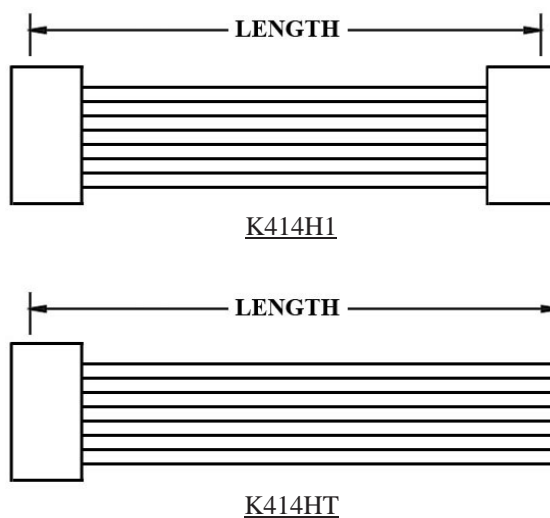

WIRE HARNESS CABLE WITH 4.14MM PITCH WIRE-TO-WIRE CRIMPED HOUSINGS (F1)

K414HF1X3

ORDERING INFORMATION:

P/N K xxxxxx xx - xxx C M

1 2 3

1. HOUSING TYPE AT 2 ENDS:

"414HF" 4.14MM PITCH Ø1.00MM WIRE HOUSING TO HOUSING (WIRING 1:1)

"414H1" DITTO, BUT SAME DIRECTION OF CONTACTS AT 2 ENDS (WIRING 1:N)

"414HT" DITTO, BUT HOUSING TO 3MM TINNED END

2. NO. OF CONTACTS:

1X1, 1X2, 1X3, 2X2, 2X3, 3X3, 3X4, 3X5

3. LENGTH IN CM (CENTIMETERS)

WIRE HARNESS CABLE WITH 4.14MM PITCH WIRE-TO-WIRE CRIMPED HOUSINGS (F2)

K414HF3X3

ORDERING INFORMATION:

P/N K 14141414 - 333 C M

1. HOUSING TYPE AT 2 ENDS:

- "414HF" 4.14MM PITCH Ø1.00MM WIRE HOUSING TO HOUSING (WIRING 1:1)
- "414H1" DITTO, BUT SAME DIRECTION OF CONTACTS AT 2 ENDS (WIRING 1:N)
- "414HT" DITTO, BUT HOUSING TO 3MM TINNED END

2. NO. OF CONTACTS:

- 1X1, 1X2, 1X3, 2X2, 2X3, 3X3, 3X4, 3X5

3. LENGTH IN CM (CENTIMETERS)

WIRE HARNESS CABLE WITH 4.14MM PITCH WIRE-TO-WIRE CRIMPED HOUSINGS (F3)

K414HF3X5

ORDERING INFORMATION:

P/N K 1 2 3 CM