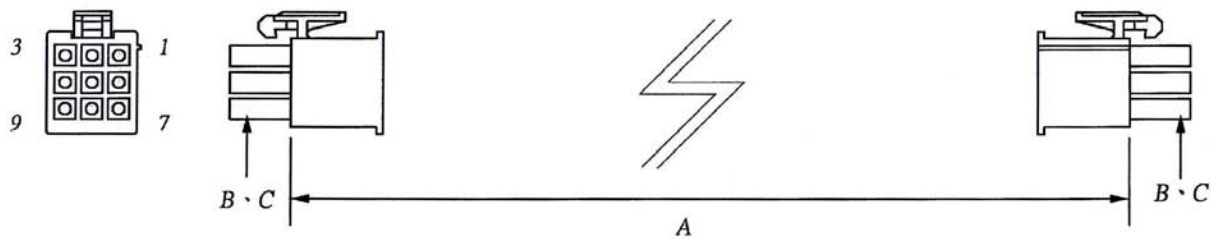

"414H1" DITTO, BUT SAME DIRECTION OF CONTACTS AT 2 ENDS (WIRING 1:N)

"414HT" DITTO, BUT HOUSING TO 3MM TINNED END

2. NO. OF CONTACTS:

1X1, 1X2, 1X3, 2X2, 2X3, 3X3, 3X4, 3X5

3. LENGTH IN CM (CENTIMETERS)

WIRE HARNESS CABLE WITH 4.14MM PITCH WIRE-TO-WIRE CRIMPED HOUSINGS (F2)