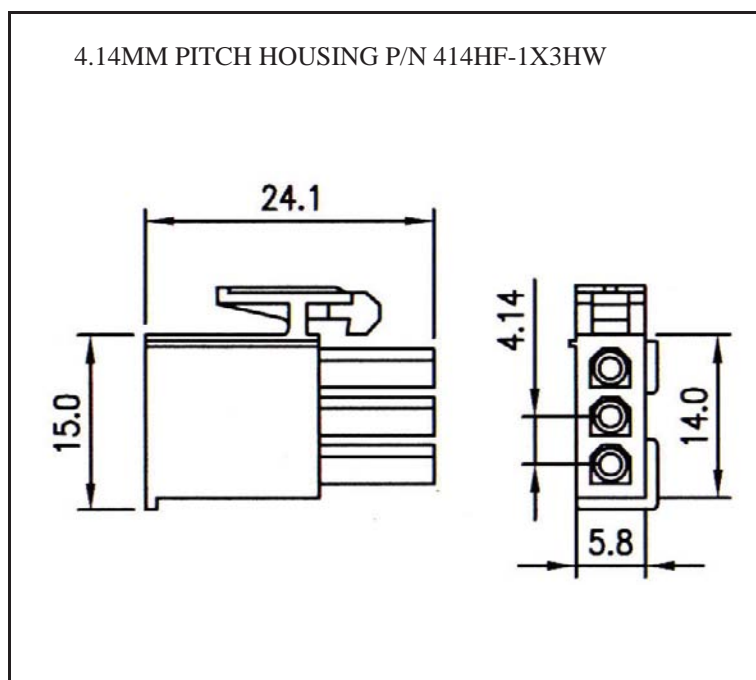

WIRE HARNESS CABLE WITH 4.14MM PITCH WIRE-TO-WIRE CRIMPED HOUSINGS (F1)

K414HF1X3

ORDERING INFORMATION:

P/N K xxxxxx xx - xxx C M

1 2 3

1. HOUSING TYPE AT 2 ENDS:

"414HF" 4.14MM PITCH Ø1.00MM WIRE HOUSING TO HOUSING (WIRING 1:1)

"414H1" DITTO, BUT SAME DIRECTION OF CONTACTS AT 2 ENDS (WIRING 1:N)

"414HT" DITTO, BUT HOUSING TO 3MM TINNED END

2. NO. OF CONTACTS:

1X1, 1X2, 1X3, 2X2, 2X3, 3X3, 3X4, 3X5

3. LENGTH IN CM (CENTIMETERS)

WIRE HARNESS CABLE WITH 4.14MM PITCH WIRE-TO-WIRE CRIMPED HOUSINGS (F2)

K414HF3X3

ORDERING INFORMATION:

P/N K 14141414 - 333 C M

1. HOUSING TYPE AT 2 ENDS:

- "414HF" 4.14MM PITCH Ø1.00MM WIRE HOUSING TO HOUSING (WIRING 1:1)
- "414H1" DITTO, BUT SAME DIRECTION OF CONTACTS AT 2 ENDS (WIRING 1:N)
- "414HT" DITTO, BUT HOUSING TO 3MM TINNED END

2. NO. OF CONTACTS:

- 1X1, 1X2, 1X3, 2X2, 2X3, 3X3, 3X4, 3X5

3. LENGTH IN CM (CENTIMETERS)

WIRE HARNESS CABLE WITH 4.14MM PITCH WIRE-TO-WIRE CRIMPED HOUSINGS (F3)

K414HF3X5

ORDERING INFORMATION:

P/N K 1 2 3 CM