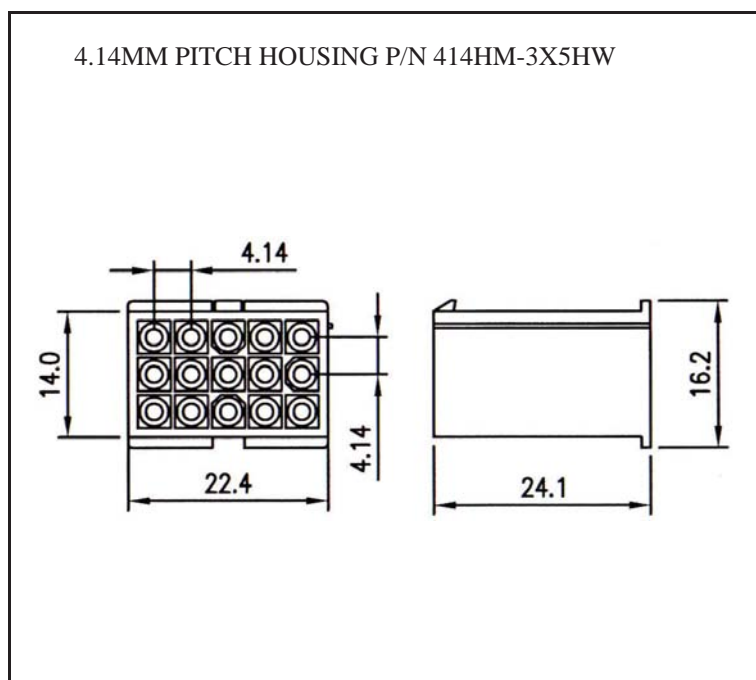

2. NO. OF CONTACTS:

1X1, 1X2, 1X3, 2X2, 2X3, 3X3, 3X4, 3X5

3. LENGTH IN CM (CENTIMETERS)

WIRE HARNESS CABLE WITH 4.14MM PITCH WIRE-TO-WIRE CRIMPED HOUSINGS (M3)

K414HM3X5

ORDERING INFORMATION:

P/N K 1 2 3 CM

1. HOUSING TYPE AT 2 ENDS:

"414HM" 4.14MM PITCH Ø1.00MM WIRE HOUSING TO HOUSING (WIRING 1:1)

"414H6" DITTO, BUT SAME DIRECTION OF CONTACTS AT 2 ENDS (WIRING 1:N)

"414HW" DITTO, BUT HOUSING TO 3MM TINNED END