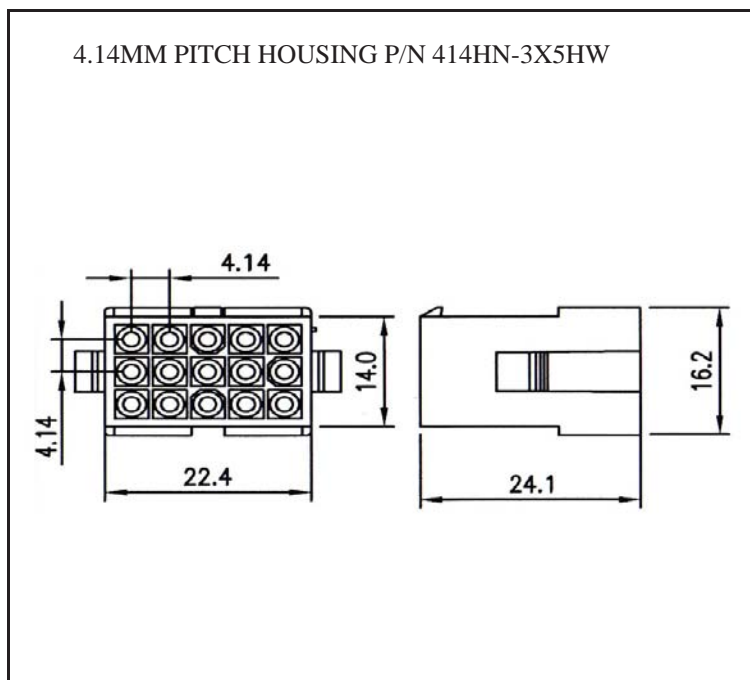

2. NO. OF CONTACTS:

1X2, 1X3, 2X2, 2X3, 3X3, 3X4, 3X5

3. LENGTH IN CM (CENTIMETERS)

WIRE HARNESS CABLE WITH 4.14MM PITCH WIRE-TO-WIRE CRIMPED HOUSINGS (M5)

K414HN3X3

ORDERING INFORMATION:

P/N K 1 2 3 CM

1. HOUSING TYPE AT 2 ENDS:

"414HN" 4.14MM PITCH Ø1.00MM WIRE HOUSING TO HOUSING (WIRING 1:1)

"414H7" DITTO, BUT SAME DIRECTION OF CONTACTS AT 2 ENDS (WIRING 1:N)

"414HX" DITTO, BUT HOUSING TO 3MM TINNED END

2. NO. OF CONTACTS:

1X2, 1X3, 2X2, 2X3, 3X3, 3X4, 3X5

3. LENGTH IN CM (CENTIMETERS)

WIRE HARNESS CABLE WITH 4.14MM PITCH WIRE-TO-WIRE CRIMPED HOUSINGS (M6)

K414HN3X5

K414H7

K414HX

ORDERING INFORMATION:

P/N K 1 2 3 CM

1. HOUSING TYPE AT 2 ENDS: