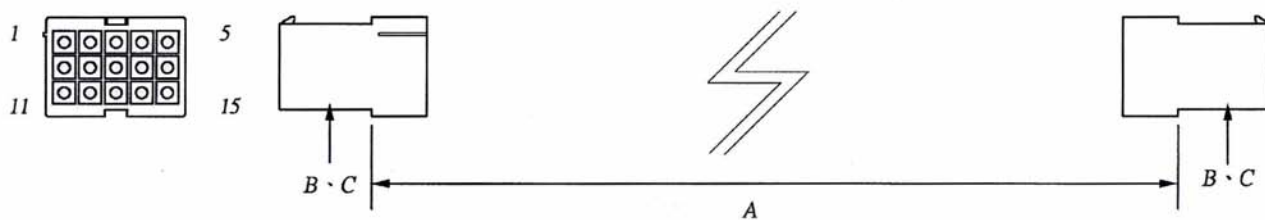

WIRE HARNESS CABLE WITH 4.14MM PITCH WIRE-TO-WIRE CRIMPED HOUSINGS (M3)

K414HM3X5