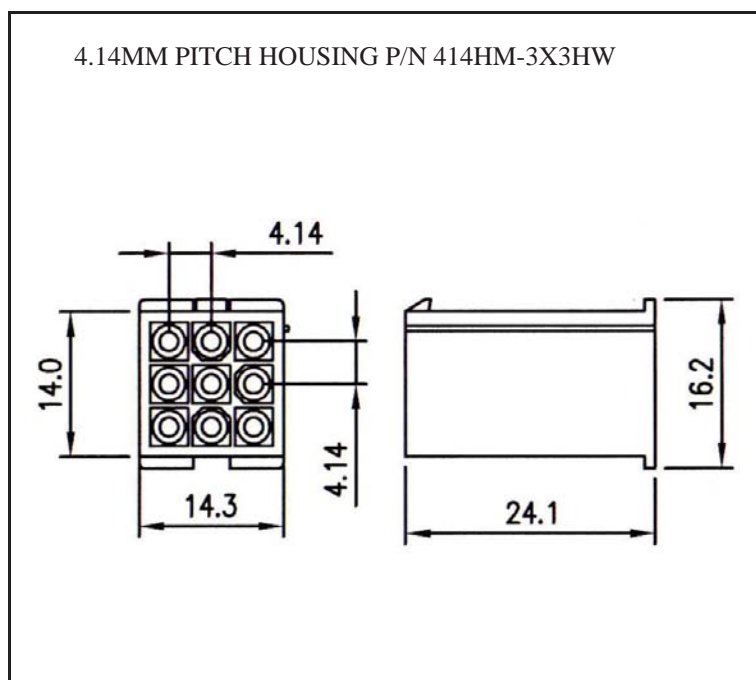

2. NO. OF CONTACTS:

1X1, 1X2, 1X3, 2X2, 2X3, 3X3, 3X4, 3X5

3. LENGTH IN CM (CENTIMETERS)

WIRE HARNESS CABLE WITH 4.14MM PITCH WIRE-TO-WIRE CRIMPED HOUSINGS (M2)

K414HM3X3

ORDERING INFORMATION:

P/N K xxxxxx xx - xxx C M

1 2 3

1. HOUSING TYPE AT 2 ENDS:

"414HM" 4.14MM PITCH Ø1.00MM WIRE HOUSING TO HOUSING (WIRING 1:1)

"414H6" DITTO, BUT SAME DIRECTION OF CONTACTS AT 2 ENDS (WIRING 1:N)

"414HW" DITTO, BUT HOUSING TO 3MM TINNED END