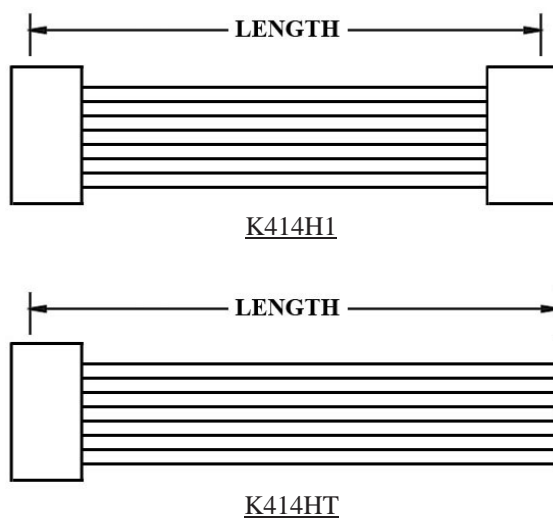

WIRE HARNESS CABLE WITH 4.14MM PITCH WIRE-TO-WIRE CRIMPED HOUSINGS (F1)

K414HF1X3

ORDERING INFORMATION:

P/N K xxxxxx xx - xxx C M

1 2 3

1. HOUSING TYPE AT 2 ENDS:

"414HF" 4.14MM PITCH Ø1.00MM WIRE HOUSING TO HOUSING (WIRING 1:1)

"414H1" DITTO, BUT SAME DIRECTION OF CONTACTS AT 2 ENDS (WIRING 1:N)

"414HT" DITTO, BUT HOUSING TO 3MM TINNED END

2. NO. OF CONTACTS:

1X1, 1X2, 1X3, 2X2, 2X3, 3X3, 3X4, 3X5

3. LENGTH IN CM (CENTIMETERS)

WIRE HARNESS CABLE WITH 4.14MM PITCH WIRE-TO-WIRE CRIMPED HOUSINGS (F2)

K414HF3X3

ORDERING INFORMATION:

P/N K 14141414 - 333 C M

1. HOUSING TYPE AT 2 ENDS:

- "414HF" 4.14MM PITCH Ø1.00MM WIRE HOUSING TO HOUSING (WIRING 1:1)
- "414H1" DITTO, BUT SAME DIRECTION OF CONTACTS AT 2 ENDS (WIRING 1:N)
- "414HT" DITTO, BUT HOUSING TO 3MM TINNED END

"414HN" 4.14MM PITCH Ø1.00MM WIRE HOUSING TO HOUSING (WIRING 1:1)

"414H7" DITTO, BUT SAME DIRECTION OF CONTACTS AT 2 ENDS (WIRING 1:N)

"414HX" DITTO, BUT HOUSING TO 3MM TINNED END

2. NO. OF CONTACTS:

1X2, 1X3, 2X2, 2X3, 3X3, 3X4, 3X5