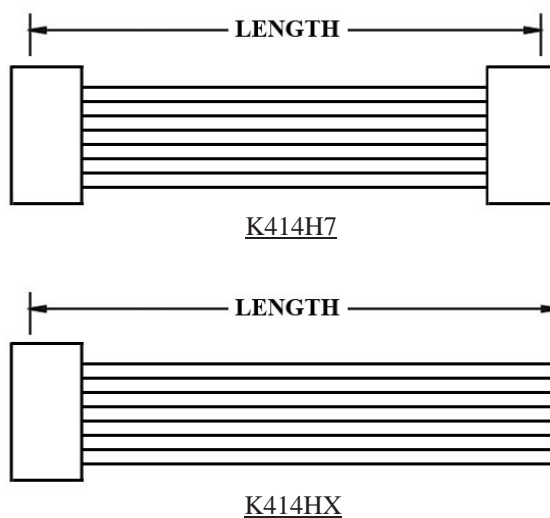

1. HOUSING TYPE AT 2 ENDS:

"414HM" 4.14MM PITCH Ø1.00MM WIRE HOUSING TO HOUSING (WIRING 1:1)

"414H6" DITTO, BUT SAME DIRECTION OF CONTACTS AT 2 ENDS (WIRING 1:N)

"414HW" DITTO, BUT HOUSING TO 3MM TINNED END

2. NO. OF CONTACTS:

1X1, 1X2, 1X3, 2X2, 2X3, 3X3, 3X4, 3X5

3. LENGTH IN CM (CENTIMETERS)

WIRE HARNESS CABLE WITH 4.14MM PITCH WIRE-TO-WIRE CRIMPED HOUSINGS (M4)

K414HN1X3

ORDERING INFORMATION:

P/N K xxxxxx xx - xxx C M

1 2 3

1. HOUSING TYPE AT 2 ENDS:

"414HN" 4.14MM PITCH Ø1.00MM WIRE HOUSING TO HOUSING (WIRING 1:1)

"414H7" DITTO, BUT SAME DIRECTION OF CONTACTS AT 2 ENDS (WIRING 1:N)

"414HX" DITTO, BUT HOUSING TO 3MM TINNED END

"414HN" 4.14MM PITCH Ø1.00MM WIRE HOUSING TO HOUSING (WIRING 1:1)

"414H7" DITTO, BUT SAME DIRECTION OF CONTACTS AT 2 ENDS (WIRING 1:N)

"414HX" DITTO, BUT HOUSING TO 3MM TINNED END

2. NO. OF CONTACTS:

1X2, 1X3, 2X2, 2X3, 3X3, 3X4, 3X5