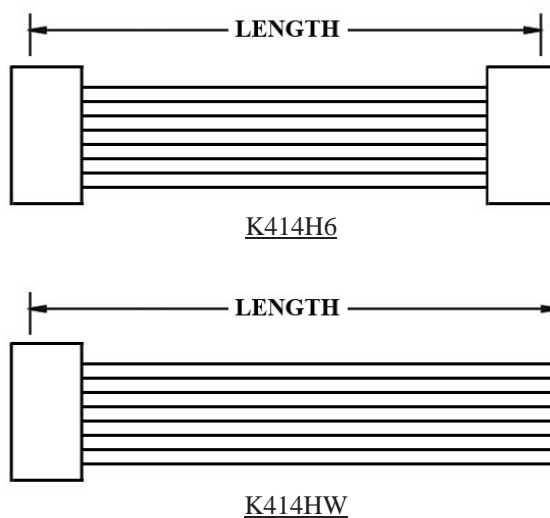

1. HOUSING TYPE AT 2 ENDS:

"414HF" 4.14MM PITCH Ø1.00MM WIRE HOUSING TO HOUSING (WIRING 1:1)

"414H1" DITTO, BUT SAME DIRECTION OF CONTACTS AT 2 ENDS (WIRING 1:N)

"414HT" DITTO, BUT HOUSING TO 3MM TINNED END

2. NO. OF CONTACTS:

1X1, 1X2, 1X3, 2X2, 2X3, 3X3, 3X4, 3X5

3. LENGTH IN CM (CENTIMETERS)

WIRE HARNESS CABLE WITH 4.14MM PITCH WIRE-TO-WIRE CRIMPED HOUSINGS (M1)

K414HM1X3

ORDERING INFORMATION:

P/N K xxxxxx xx - xxx C M

1 2 3

1. HOUSING TYPE AT 2 ENDS:

"414HM" 4.14MM PITCH Ø1.00MM WIRE HOUSING TO HOUSING (WIRING 1:1)

"414H6" DITTO, BUT SAME DIRECTION OF CONTACTS AT 2 ENDS (WIRING 1:N)

"414HW" DITTO, BUT HOUSING TO 3MM TINNED END

"414HN" 4.14MM PITCH Ø1.00MM WIRE HOUSING TO HOUSING (WIRING 1:1)

"414H7" DITTO, BUT SAME DIRECTION OF CONTACTS AT 2 ENDS (WIRING 1:N)

"414HX" DITTO, BUT HOUSING TO 3MM TINNED END

2. NO. OF CONTACTS:

1X2, 1X3, 2X2, 2X3, 3X3, 3X4, 3X5