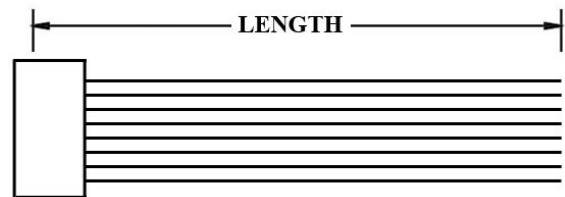

"414HN" 4.14MM PITCH Ø1.00MM WIRE HOUSING TO HOUSING (WIRING 1:1)

"414H7" DITTO, BUT SAME DIRECTION OF CONTACTS AT 2 ENDS (WIRING 1:N)

"414HX" DITTO, BUT HOUSING TO 3MM TINNED END

2. NO. OF CONTACTS:

1X2, 1X3, 2X2, 2X3, 3X3, 3X4, 3X5

3. LENGTH IN CM (CENTIMETERS)

WIRE HARNESS CABLE WITH 4.14MM PITCH WIRE-TO-WIRE CRIMPED HOUSINGS (M6)

K414HN3X5

K414H7

K414HX

ORDERING INFORMATION:

P/N K 1 2 3 CM

1. HOUSING TYPE AT 2 ENDS: