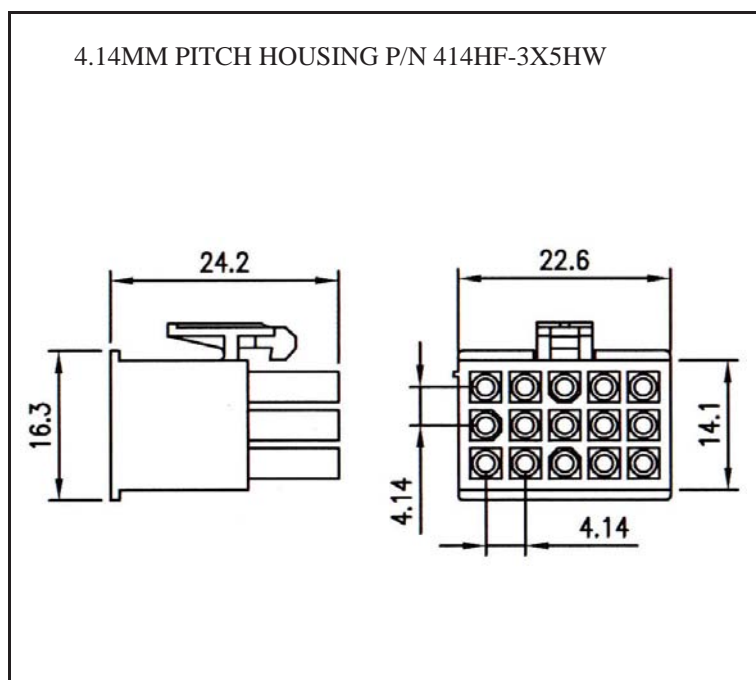

K414HF3X3

ORDERING INFORMATION:

P/N K 14141414 - 333 C M

1. HOUSING TYPE AT 2 ENDS:

- "414HF" 4.14MM PITCH Ø1.00MM WIRE HOUSING TO HOUSING (WIRING 1:1)
- "414H1" DITTO, BUT SAME DIRECTION OF CONTACTS AT 2 ENDS (WIRING 1:N)
- "414HT" DITTO, BUT HOUSING TO 3MM TINNED END

2. NO. OF CONTACTS:

- 1X1, 1X2, 1X3, 2X2, 2X3, 3X3, 3X4, 3X5

3. LENGTH IN CM (CENTIMETERS)

WIRE HARNESS CABLE WITH 4.14MM PITCH WIRE-TO-WIRE CRIMPED HOUSINGS (F3)

K414HF3X5

ORDERING INFORMATION:

P/N K 1 2 3 CM