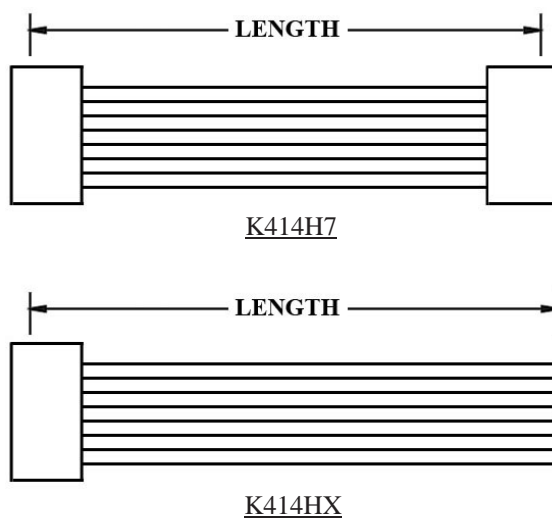

1 2 3

1. HOUSING TYPE AT 2 ENDS:

"414HN" 4.14MM PITCH Ø1.00MM WIRE HOUSING TO HOUSING (WIRING 1:1)

"414H7" DITTO, BUT SAME DIRECTION OF CONTACTS AT 2 ENDS (WIRING 1:N)

"414HX" DITTO, BUT HOUSING TO 3MM TINNED END

2. NO. OF CONTACTS:

1X2, 1X3, 2X2, 2X3, 3X3, 3X4, 3X5

3. LENGTH IN CM (CENTIMETERS)

WIRE HARNESS CABLE WITH 4.14MM PITCH WIRE-TO-WIRE CRIMPED HOUSINGS (M5)

K414HN3X3

ORDERING INFORMATION:

P/N K 1 2 3 CM

1. HOUSING TYPE AT 2 ENDS:

"414HN" 4.14MM PITCH Ø1.00MM WIRE HOUSING TO HOUSING (WIRING 1:1)

"414H7" DITTO, BUT SAME DIRECTION OF CONTACTS AT 2 ENDS (WIRING 1:N)

"414HX" DITTO, BUT HOUSING TO 3MM TINNED END

2. NO. OF CONTACTS:

1X2, 1X3, 2X2, 2X3, 3X3, 3X4, 3X5