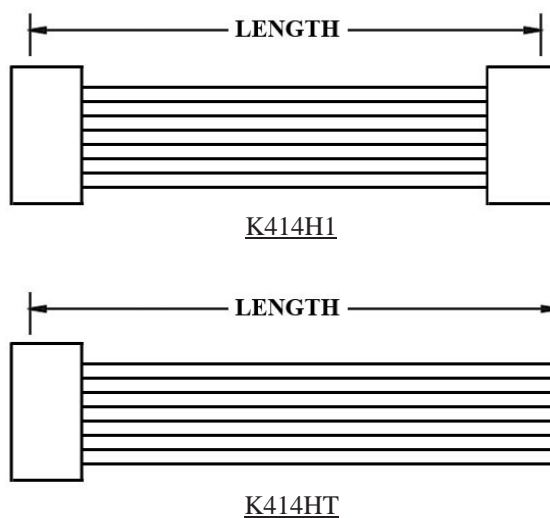

"414H1" DITTO, BUT SAME DIRECTION OF CONTACTS AT 2 ENDS (WIRING 1:N)

"414HT" DITTO, BUT HOUSING TO 3MM TINNED END

2. NO. OF CONTACTS:

1X1, 1X2, 1X3, 2X2, 2X3, 3X3, 3X4, 3X5

3. LENGTH IN CM (CENTIMETERS)

WIRE HARNESS CABLE WITH 4.14MM PITCH WIRE-TO-WIRE CRIMPED HOUSINGS (F2)

K414HF3X3

ORDERING INFORMATION:

P/N K 14141414 - 333 C M

1. HOUSING TYPE AT 2 ENDS:

- "414HF" 4.14MM PITCH Ø1.00MM WIRE HOUSING TO HOUSING (WIRING 1:1)
- "414H1" DITTO, BUT SAME DIRECTION OF CONTACTS AT 2 ENDS (WIRING 1:N)
- "414HT" DITTO, BUT HOUSING TO 3MM TINNED END

2. NO. OF CONTACTS:

- 1X1, 1X2, 1X3, 2X2, 2X3, 3X3, 3X4, 3X5

3. LENGTH IN CM (CENTIMETERS)

WIRE HARNESS CABLE WITH 4.14MM PITCH WIRE-TO-WIRE CRIMPED HOUSINGS (F3)

K414HF3X5

ORDERING INFORMATION:

P/N K 1 2 3 CM

"414HN" 4.14MM PITCH Ø1.00MM WIRE HOUSING TO HOUSING (WIRING 1:1)

"414H7" DITTO, BUT SAME DIRECTION OF CONTACTS AT 2 ENDS (WIRING 1:N)

"414HX" DITTO, BUT HOUSING TO 3MM TINNED END

2. NO. OF CONTACTS:

1X2, 1X3, 2X2, 2X3, 3X3, 3X4, 3X5