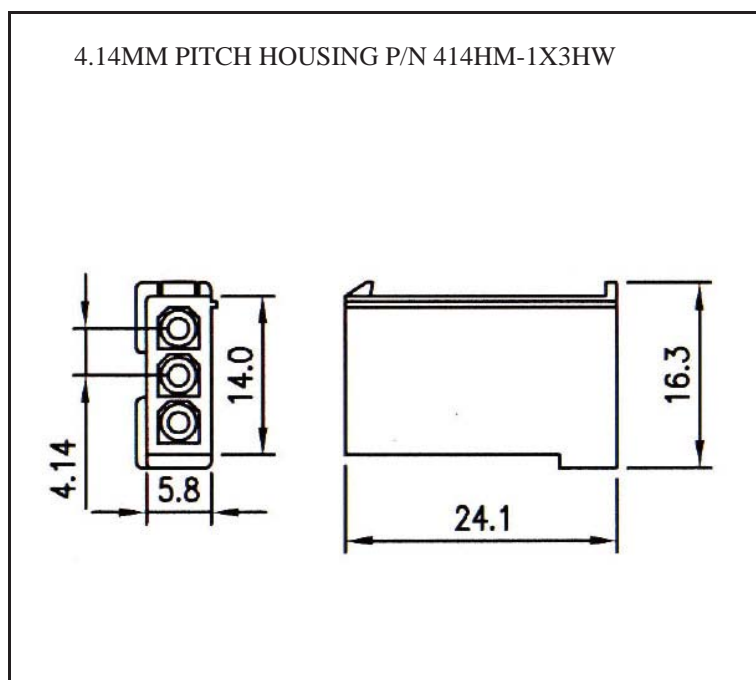

2. NO. OF CONTACTS:

1X1, 1X2, 1X3, 2X2, 2X3, 3X3, 3X4, 3X5

3. LENGTH IN CM (CENTIMETERS)

WIRE HARNESS CABLE WITH 4.14MM PITCH WIRE-TO-WIRE CRIMPED HOUSINGS (M1)

K414HM1X3

ORDERING INFORMATION:

P/N K xxxxxx xx - xxx C M