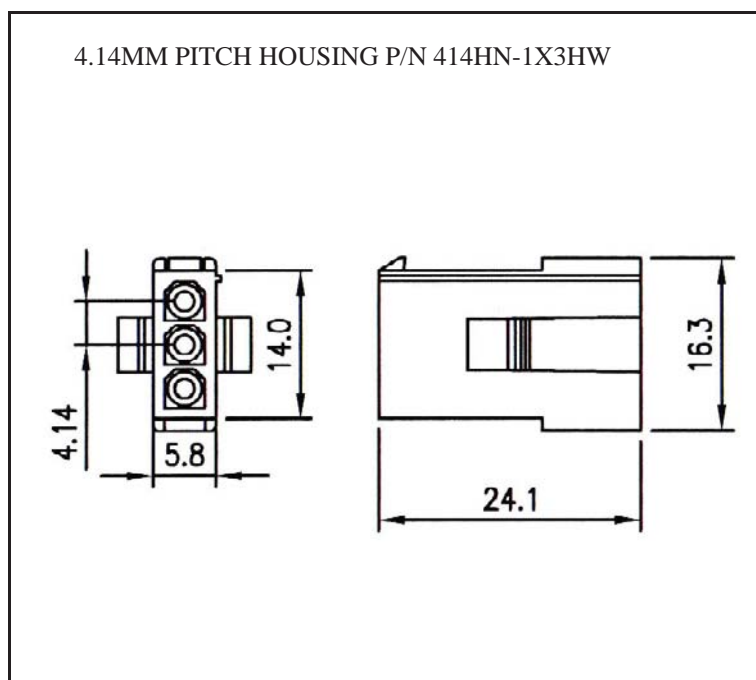

2. NO. OF CONTACTS:

1X1, 1X2, 1X3, 2X2, 2X3, 3X3, 3X4, 3X5

3. LENGTH IN CM (CENTIMETERS)

WIRE HARNESS CABLE WITH 4.14MM PITCH WIRE-TO-WIRE CRIMPED HOUSINGS (M4)

K414HN1X3

ORDERING INFORMATION:

P/N K xxxxxx xx - xxx C M

1 2 3

1. HOUSING TYPE AT 2 ENDS:

"414HN" 4.14MM PITCH Ø1.00MM WIRE HOUSING TO HOUSING (WIRING 1:1)

"414H7" DITTO, BUT SAME DIRECTION OF CONTACTS AT 2 ENDS (WIRING 1:N)

"414HX" DITTO, BUT HOUSING TO 3MM TINNED END