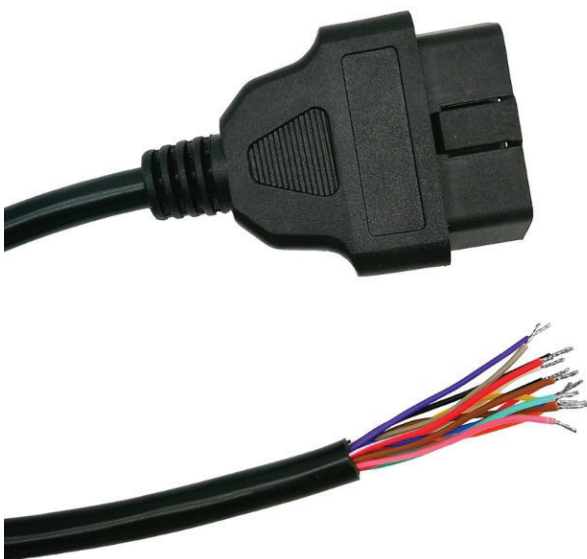

AUTOMOTIVE ELECTRONIC CABLE
16 Pin J1962 OBD2 Male Connector to Open
Plug Wire