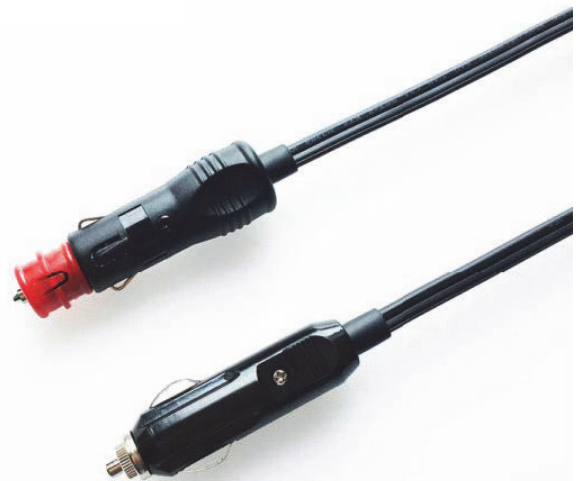

HIGHLY CUSTOMIZABLE

AUTOMOTIVE ELECTRONIC CABLE
OB2 16Pin male to 3 x female connector at ribbon cable

AUTOMOTIVE ELECTRONIC CABLE
16Pin OB2 Male to Female Y Splitter Cable

AUTOMOTIVE ELECTRONIC CABLE
16Pin OB2 Male To DB9 Female Cable

AUTOMOTIVE ELECTRONIC CABLE
12V/24V OB2 16Pin Male To Female Y Splitter Cable

HIGHLY CUSTOMIZABLE

AUTOMOTIVE ELECTRONIC CABLE
16Pin OBD2 Male To Female Right Angle Connector
Cable With Switch

AUTOMOTIVE ELECTRONIC CABLE
16Pin OBD2 Emergency Power Supply Car battery
Cable

AUTOMOTIVE ELECTRONIC CABLE
12V-24V electric car cigarette lighter plug charger
cable with fuse for car

AUTOMOTIVE ELECTRONIC CABLE
Car cigarette lighter plug with switched power
supply adapter in car

HIGHLY CUSTOMIZABLE

AUTOMOTIVE ELECTRONIC CABLE
16Pin OBD2 Male to Female Y Splitter Extension Cable

HIGHLY CUSTOMIZABLE

AUTOMOTIVE ELECTRONIC CABLE
OB2 16 Pin Male To D-sub 15 Pin Male scanner
cable

AUTOMOTIVE ELECTRONIC CABLE
OB2 male to female at ribbon cable