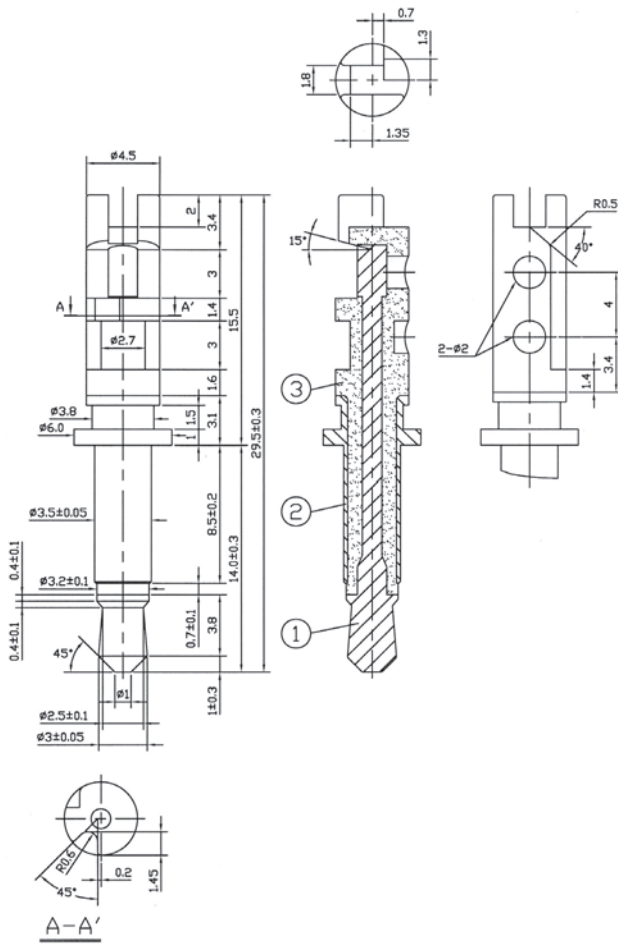

3.5MM MONO AUDIO PLUG MOLDED TYPE

MLD635-602*