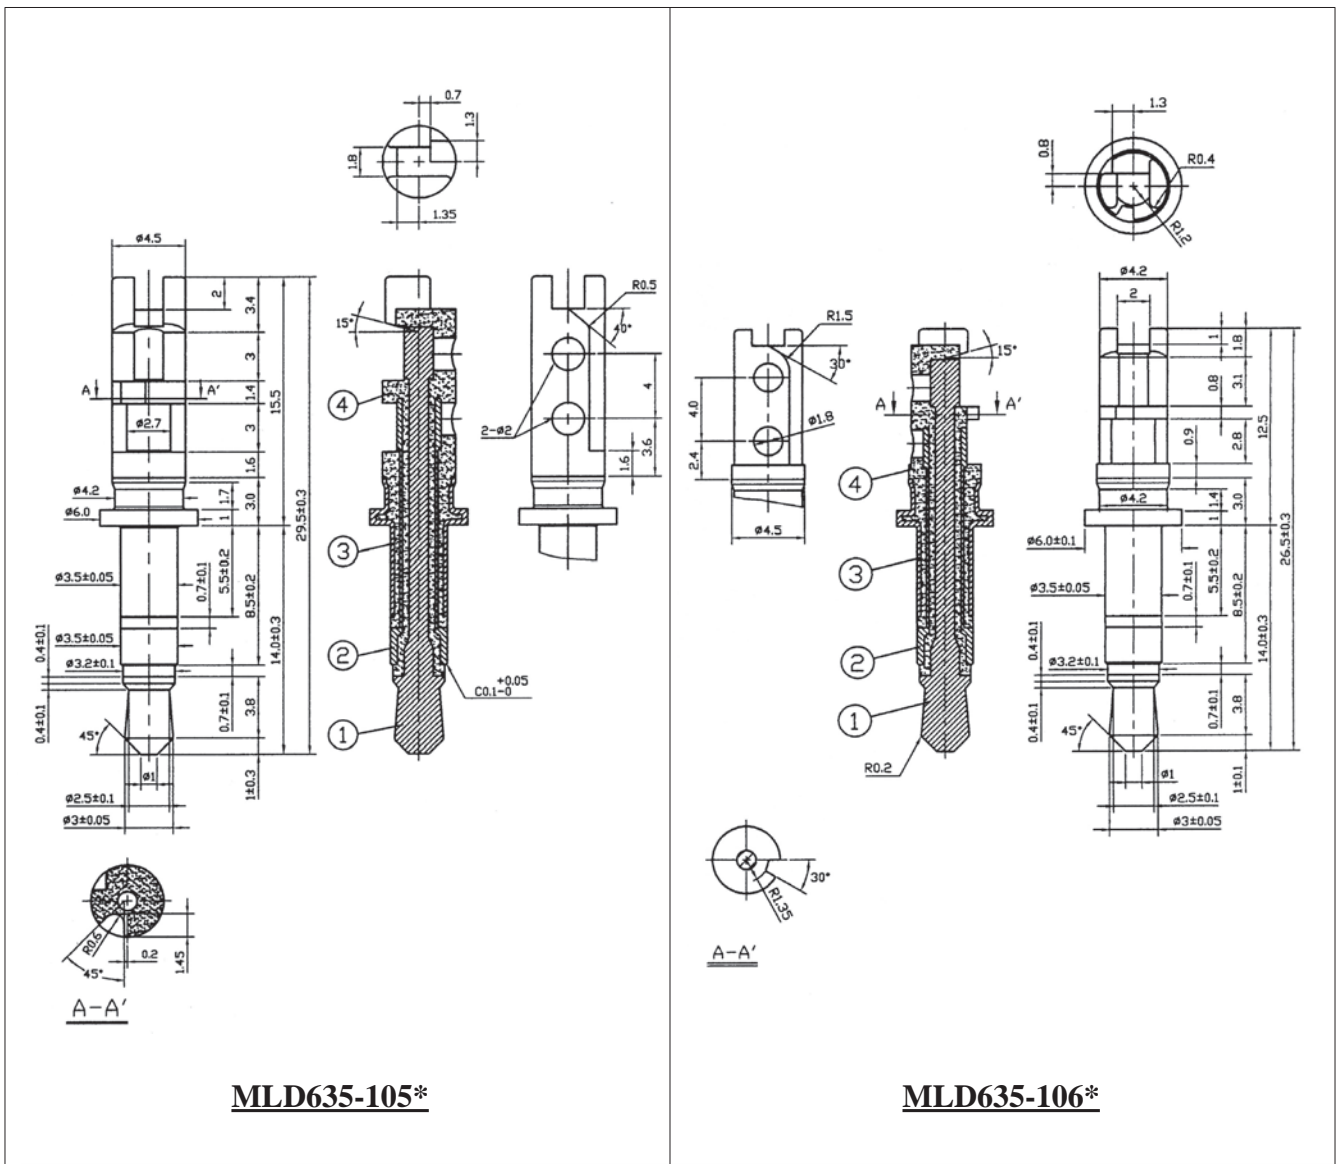

3.5MM MONO AUDIO PLUG MOLDED TYPE

MLD635-602*

MLD635-645*

ORDERING INFORMATION:

P/N MLD 635 - 602 *

3.5MM MONO PLUG STRAIGHT MOLDED TYPE

P/N MLD 635 - 645 *

3.5MM MONO PLUG RIGHT ANGLE MOLDED TYPE

NOTE: * = CONTACT FINISH

N= NICKEL PLATED

G= GOLD PLATED

3.5MM STEREO AUDIO PLUG MOLDED TYPE

ORDERING INFORMATION:

P/N MLD 635 - 105 *

3.5MM STEREO PLUG STRAIGHT MOLDED TYPE

P/N MLD 635 - 106 *

3.5MM STEREO PLUG RIGHT ANGLE MOLDED TYPE

NOTE: * = CONTACT FINISH

N= NICKEL PLATED

G= GOLD PLATED