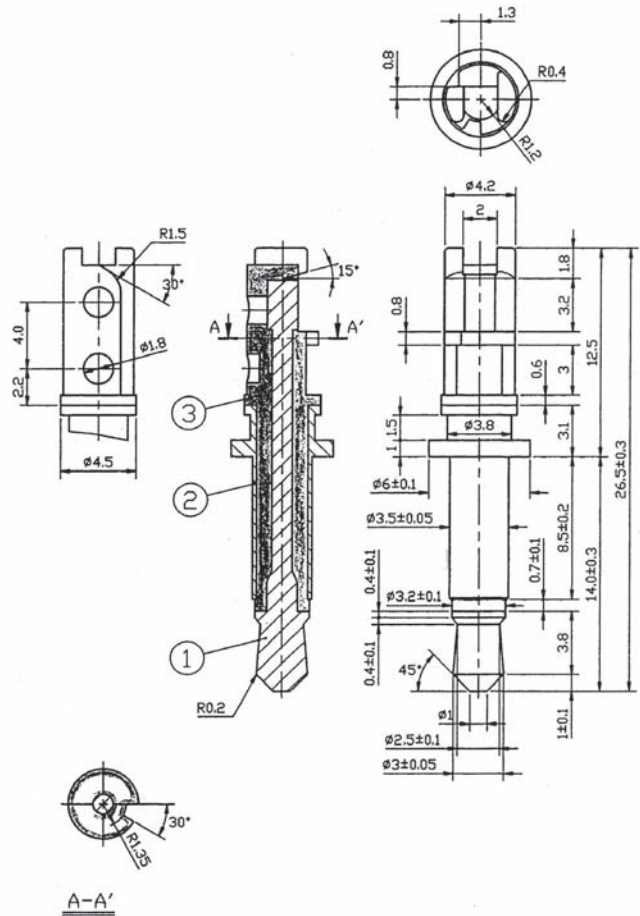

MLD635-645*

ORDERING INFORMATION:

P/N MLD 635 - 602 *

3.5MM MONO PLUG STRAIGHT MOLDED TYPE

P/N MLD 635 - 645 *

3.5MM MONO PLUG RIGHT ANGLE MOLDED TYPE

NOTE: * = CONTACT FINISH

N= NICKEL PLATED

G= GOLD PLATED