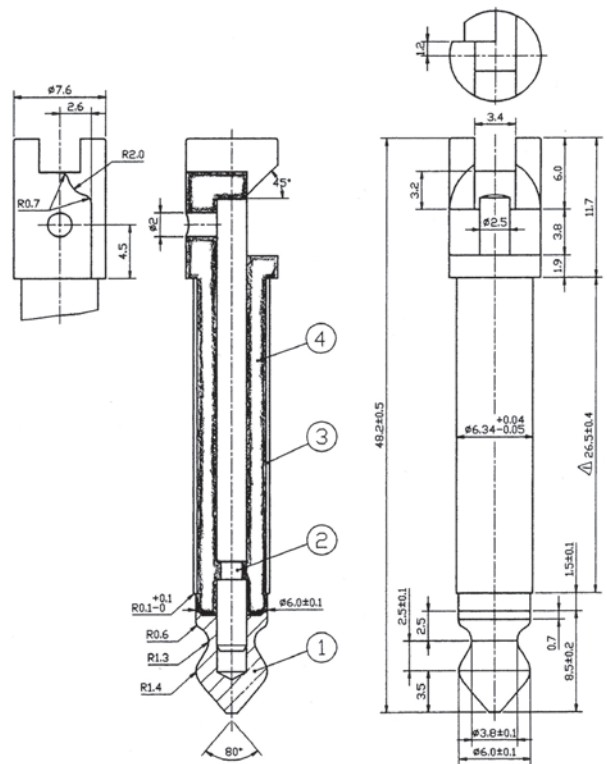

MLD663-602*

ORDERING INFORMATION:

P/N MLD 663 - 601 *

6.3MM MONO PLUG RIGHT ANGLE MOLDED TYPE

P/N MLD 663 - 602 *

6.3MM MONO PLUG STRAIGHT MOLDED TYPE

NOTE: * = CONTACT FINISH

N= NICKEL PLATED

G= GOLD PLATED