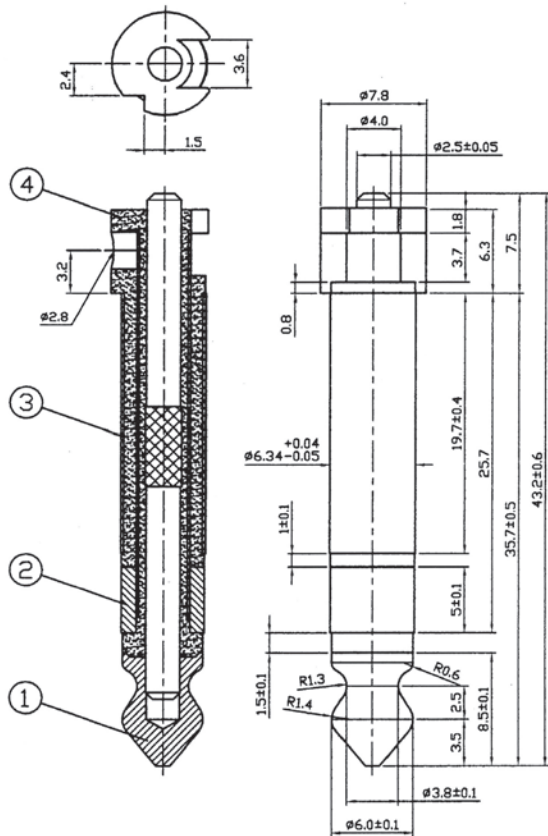

6.35MM STEREO AUDIO PLUG MOLDED TYPE

MLD663-103*