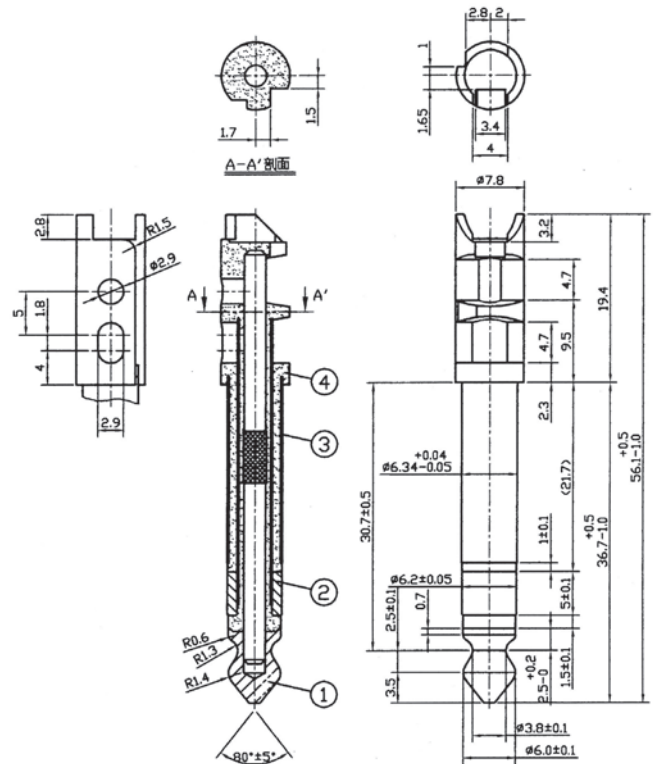

MLD663-104*

ORDERING INFORMATION:

P/N MLD 663 - 103 *

6.3MM STEREO PLUG RIGHT ANGLE MOLDED TYPE

P/N MLD 663 - 104 *

6.3MM STEREO PLUG STRAIGHT MOLDED TYPE

NOTE: * = CONTACT FINISH

N= NICKEL PLATED

G= GOLD PLATED