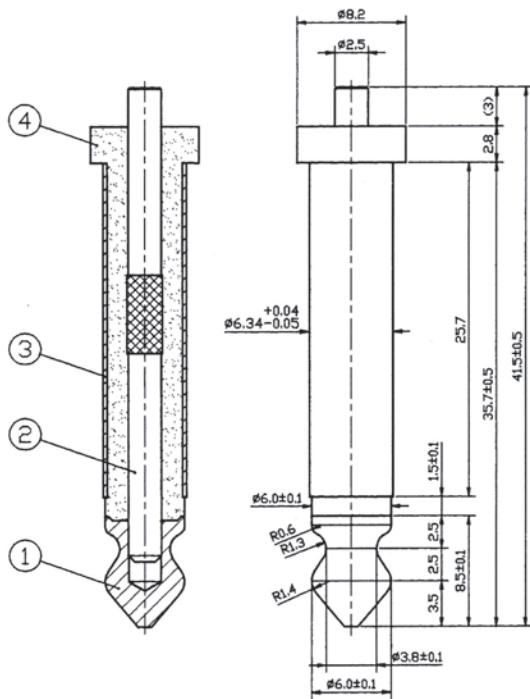

6.3MM MONO AUDIO PLUG MOLDED TYPE

MLD663-601*