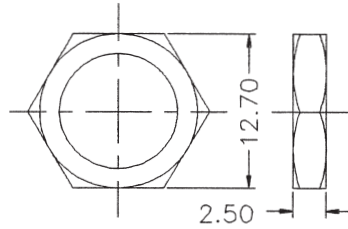

CABLE BOOTS, NUTS AND WASHERS

P/N RFA7-01
HEX NUT

P/N RFA7-02
HEX NUT

P/N RFA7-03
HEX NUT

P/N RFA7-04
HEX NUT

P/N 8991-***
CABLE BOOTS
RG58/U: **8991-58***
RG59, 62/U: **8991-62***
RG174/U: **8991-174***
*=BOOT COLOR
A=GRAY
B=BLACK
N=GREEN
O=ORANGE
R=RED
U=BLUE
W=WHITE
Y=YELLOW