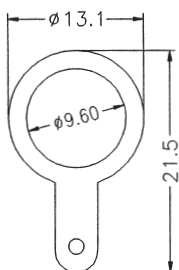

P/N RFA5-03
GROUNDING LUG