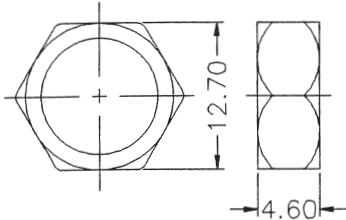

CABLE BOOTS, NUTS AND WASHERS

P/N RFA7-01
HEX NUT

P/N RFA7-02
HEX NUT

P/N RFA7-03
HEX NUT

P/N RFA7-04
HEX NUT

P/N 8991-***
CABLE BOOTS
RG58/U: **8991-58***
RG59, 62/U: **8991-62***
RG174/U: **8991-174***
*=BOOT COLOR
A=GRAY
B=BLACK
N=GREEN
O=ORANGE
R=RED
U=BLUE
W=WHITE
Y=YELLOW