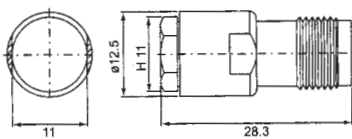

**NP706CU-XNGD50**  
ROTATING NIPPLE MALE  
TO TNC MALE R/A TYPE

**NP699CU-XNGD50**  
ROTATING NIPPLE MALE  
TO N FEMALE

**NP697CU-XNGD50**  
ROTATING NIPPLE MALE  
TO MINI UHF MALE  
RIGHT ANGLE TYPE

**NP705CU-XNGD50**  
ROTATING NIPPLE MALE  
TO TNC FEMALE