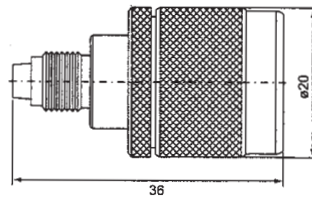

NP700CU-XNGD50
ROTATING NIPPLE FEMALE
TO N MALE