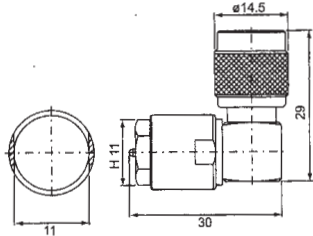

**NP706CU-XNGD50**  
ROTATING NIPPLE MALE  
TO TNC MALE R/A TYPE

**NP699CU-XNGD50**  
ROTATING NIPPLE MALE  
TO N FEMALE

**NP697CU-XNGD50**  
ROTATING NIPPLE MALE  
TO MINI UHF MALE  
RIGHT ANGLE TYPE

**NP705CU-XNGD50**  
ROTATING NIPPLE MALE  
TO TNC FEMALE