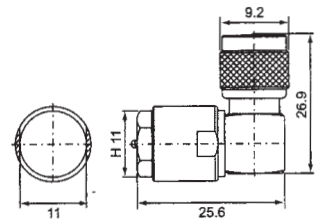

**NP706CU-XNGD50**  
ROTATING NIPPLE MALE  
TO TNC MALE R/A TYPE

**NP699CU-XNGD50**  
ROTATING NIPPLE MALE  
TO N FEMALE

**NP697CU-XNGD50**  
ROTATING NIPPLE MALE  
TO MINI UHF MALE  
RIGHT ANGLE TYPE

**NP705CU-XNGD50**  
ROTATING NIPPLE MALE  
TO TNC FEMALE