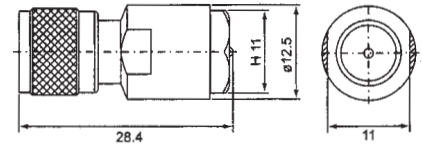

**NP706CU-XNGD50**  
ROTATING NIPPLE MALE  
TO TNC MALE R/A TYPE

**NP699CU-XNGD50**  
ROTATING NIPPLE MALE  
TO N FEMALE

**NP697CU-XNGD50**  
ROTATING NIPPLE MALE  
TO MINI UHF MALE  
RIGHT ANGLE TYPE

**NP705CU-XNGD50**  
ROTATING NIPPLE MALE  
TO TNC FEMALE