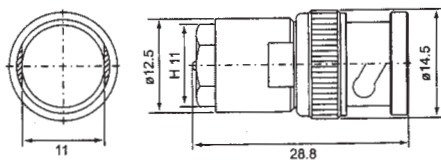

NP692CU-XNGD50
ROTATING NIPPLE MALE
TO BNC MALE