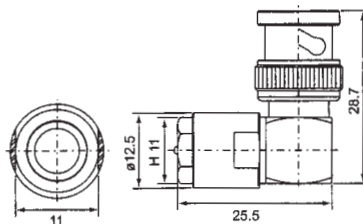

**NP706CU-XNGD50**  
ROTATING NIPPLE MALE  
TO TNC MALE R/A TYPE

**NP699CU-XNGD50**  
ROTATING NIPPLE MALE  
TO N FEMALE

**NP697CU-XNGD50**  
ROTATING NIPPLE MALE  
TO MINI UHF MALE  
RIGHT ANGLE TYPE

**NP705CU-XNGD50**  
ROTATING NIPPLE MALE  
TO TNC FEMALE

**NP700CU-XNGD50**  
ROTATING NIPPLE FEMALE  
TO N MALE

**NP702CU-XNGD50**  
ROTATING NIPPLE MALE  
TO MINI UHF FEMALE

**NP692CU-XNGD50**  
ROTATING NIPPLE MALE  
TO BNC MALE

**NP693CU-XNGD50**  
ROTATING NIPPLE MALE  
TO BNC MALE R/A TYPE