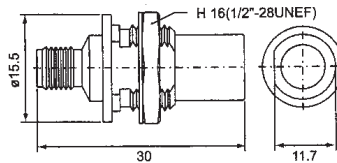

**NP673CU-X\*\*\*50**  
FME MALE TO BNC MALE  
RIGHT ANGLE TYPE

**NP694CU-XNGD50**  
FME MALE TO  
F FEMALE

**NP704CU-XNGD50**  
FME MALE TO SMA MALE  
RIGHT ANGLE TYPE

**NP701CU-XNGD50**  
FME MALE TO SMA FEMALE  
BULKHEAD TYPE