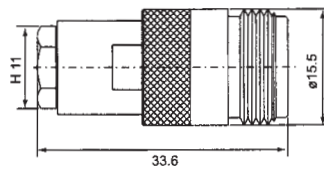

**NP706CU-XNGD50**  
ROTATING NIPPLE MALE  
TO TNC MALE R/A TYPE

**NP699CU-XNGD50**  
ROTATING NIPPLE MALE  
TO N FEMALE

**NP697CU-XNGD50**  
ROTATING NIPPLE MALE  
TO MINI UHF MALE  
RIGHT ANGLE TYPE

**NP705CU-XNGD50**  
ROTATING NIPPLE MALE  
TO TNC FEMALE