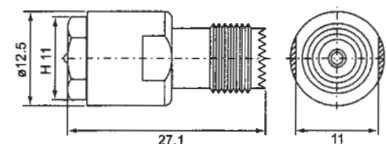

NP702CU-XNGD50
ROTATING NIPPLE MALE
TO MINI UHF FEMALE