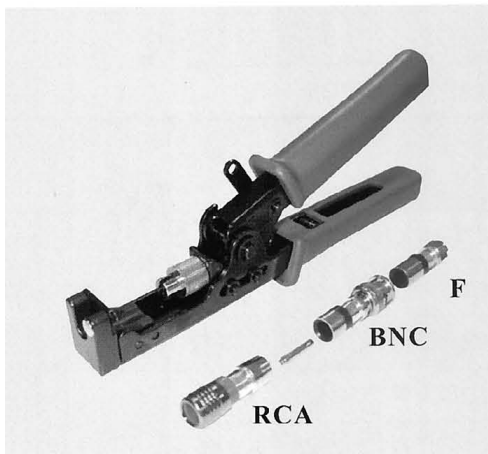

ROTARY CABLE STRIPPER FOR COAXIAL CABLE RG-174/58/59/62/6/11/213/LAN CABLE

PART NO	RG CABLE	LENGTH	BLADE	
AS-3374	174	L=6mm	2 BLADES	
DL-5112	UTP/ STP	L=12mm	1 BLADE	
DL-5204	58,59,62,6	L=4mm	2 BLADES	
DL-5206	58,59,62,6	L=6mm	2 BLADES	
DL-5208	58,59,62,6	L=8mm	2 BLADES	
DL-5212	58,59,62,6	L=12mm	2 BLADES	
DL-5274	174	L=6mm	2 BLADES	
DL-5812	11, 213	L=12mm	2 BLADES	
DL-5366	58,59,62,6	L=6mm, D=6mm	3 BLADES	
DL-5384	58,59,62,6	L=8mm, D=4mm	3 BLADES	

HAND TOOLS (2)

COMPRESSION TOOL FOR F/BNC/RCA TYPE WATERPROOF CONNECTORS

NEW

*LOW CARBON STEEL WITH HARDENED & BLACK OXIDE FINISHED.

*WORKS ON AUGAT/ T&B SNAP-N- SEAL CONNECTORS, PALADIN SEALTITE CONNECTORS, AND AIM CATV WATERPROOF CONNECTORS.

PART NO	DESCRIPTION
DL-810	8.8"(223mm) WITH CUTTER & ADJUSTMENT FOR COMPRESSION DIFFERENT LENGTH OF RG59,6 CONNECTORS.

PART NO	DESCRIPTION
DL-807	7.7"(197mm) WITH ADJUSTMENT FOR COMPRESSION DIFFERENT LENGTH OF RG59, 6 CONNECTORS.

*BODY ARE MADE OF ALUMINUM ALLOY.

*WORKS ON AUGAT/ T&B SNAP-N- SEAL CONNECTORS, PALADIN SEALTITE CONNECTORS, AND AIM CATV WATERPROOF CONNECTORS.

PART NO	DESCRIPTION
DL-808	6"(152mm) WITH ADJUSTMENT FOR COMPRESSION DIFFERENT LENGTH OF RG59, 6, 11 CONNECTORS.