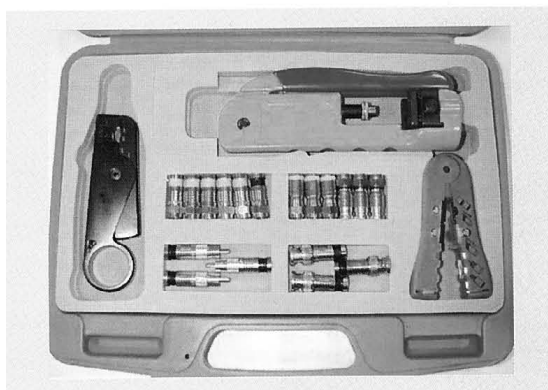

COMPRESSION TOOL FOR F/BNC/RCA TYPE WATERPROOF CONNECTORS	
ITEM NO	DESCRIPTION
AS-1680	9"(228mm)FOR RG59,6 & RG11, WITH ADJUSTMENT FOR COMPRESSION DIFFERENT LENGTH OF CONNECTORS

HAND TOOLS (4)

P / N : DL-807K	
ITEM NO	DESCRIPTION
DL-807	COMPRESSION TOOL FOR 59,6 F/RCA/BNC CONN.
DL-501	COAX. CABLE CUTTER
DL-501B	2 BLADES COAX. CABLE STRIPPER FOR RG58/59/6 CABLES
FC-710	F MALE FOR RG6/U*4PCS,RG6Quad*4PCS, RG59*4PCS
FC-BM-710	BNC Male FOR RG6U*3PCS
FC-RM-710	RCA Male FOR RG6U*3PCS