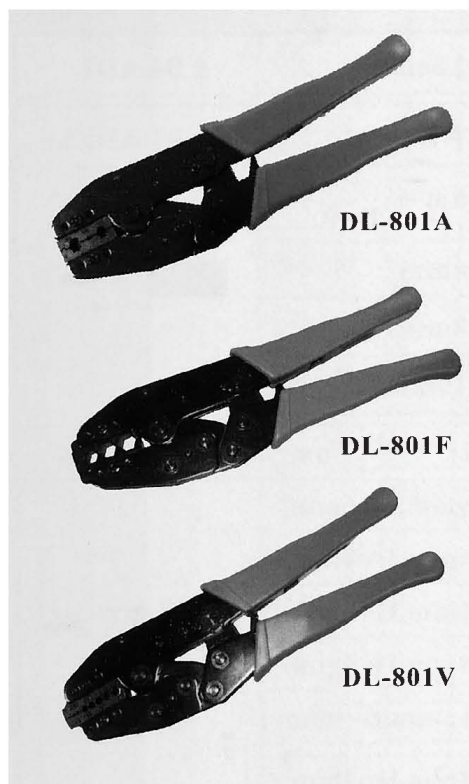

HAND TOOLS (1)

PROFESSIONAL RATCHET TYPE CRIMPING TOOL FOR COAX. CONNECTORS

PART NO	HEX.	HEX.	HEX.	HEX.	HEX.	HEX.	SQ.	FOR CRIMPING
DL -	Inch/mm	Inch/mm	Inch/mm	Inch/mm	Inch/mm	Inch/mm	Inch/mm	RG TYPE CABLE
801A		.256/6.5	.213/5.41			.068/1.72		58,59,140,BELDEN8279
801AC	.324/8.22	.255/6.48	.213/5.41		.100/2.54	.068/1.72		58,59,6,140,BELDEN8279
801B	.319/8.10		.213/5.41	.187/4.75				58,6,174,140,FIBER OPTIC
801C	.319/8.1	.256/6.5	.213/5.41			.068/1.72		58,59,6, BELDEN 8279
801D	.326/8.3		.138/3.5					6, 174
801D2	.429/10.9	.256/6.5	.213/5.41			.068/1.72		8,9,11,58,59,62
801F	.35/8.9	.32/8.13	.255/6.48					CATV F CONN. RG59,6
801F2			.213/5.41	.178/4.52	.151/3.84	.068/1.72	.042/1.07	58,174 FIBER OPTIC,SMA,SMB
801F5		.213/5.41	.178/4.52	.128/3.25	.068/1.72	.042/1.07	.028/0.71	58,174,SMA,SMB
801G		.255/6.48	.213/5.41	.137/3.5	.100/2.54	.068/1.72	.043/1.10	58,59,140,174,FIBER OPTIC
801I	.311/7.90	.255/6.48	.213/5.41		.093/2.36	.068/1.72		58,59,6,174
801J		.178/4.52	.151/3.84	.128/3.25	.078/2.0	.068/1.72	.042/1.07	174,178,179,FIBER OPTIC
801K	.429/10.9		.128/3.25	.100/2.54	.075/1.90			8,9,11,174,316,BELDEN9913
801L	.385/9.78	.320/8.13	.250/6.35	.211/5.36				N CONN. 6,58,59
801M		.255/6.48	.213/5.41	.178/4.52	.068/1.72	.065/1.65		58,59,174
801V	.187/4.75	.178/4.52	.151/3.84	.137/3.50	.128/3.25	.068/1.72	.042/1.07	58,174,SMA,SMB
801V1	.324/8.23	.256/6.50	.217/5.51	.178/4.52		.068/1.72	.047/1.19	58,59,6,174
230A		.255/6.48	.213/5.41	.187/4.75		.068/1.72		58,59,62,142,174,223
830B	.324/8.22	.255/6.48				.068/1.72		59,62,6,BELDEN 8281
830D		.213/5.41	.178/4.52	.151/3.84	.128/3.25			58,174,FIBER OPTIC