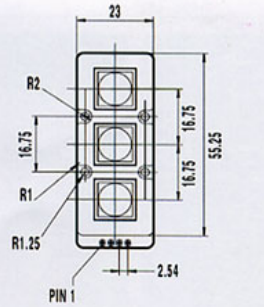

AK-101-AR-SSB-WP-MM

AK-101-B-SSS-WP-MM

ACTUATING FORCE: 120 ± 30 GRAMS.
STROKE: 2.0 ± 0.5 mm.

AK-102-AR-SSB-WP-MM

AK-102-B-SSS-WP-MM

ACTUATING FORCE: 120 ± 30 GRAMS.
STROKE: 2.0 ± 0.5 mm.

METALLICHE

AK-103-AR-SSB-WP-MM

AK-103-B-SSS-WP-MM

ACTUATING FORCE: 120 ± 30 GRAMS.
STROKE: 2.0 ± 0.5 mm.

ANTIVANDALICHE

AK-104-AR-SSB-WP-MM

AK-104-B-SSS-WP-MM

ACTUATING FORCE: 120 ± 30 GRAMS.
STROKE: 2.0 ± 0.5 mm.

AK-207-A-SSB-WP-MM

AK-207-N-SSB-WP-MM