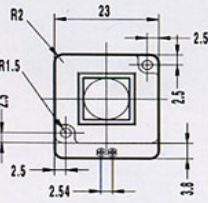

AK-101-AR-SSB-WP-MM

AK-101-B-SSS-WP-MM

ACTUATING FORCE: 120 ± 30 GRAMS.
STROKE: 2.0 ± 0.5 mm.

AK-102-AR-SSB-WP-MM

AK-102-B-SSS-WP-MM

ACTUATING FORCE: 120 ± 30 GRAMS.
STROKE: 2.0 ± 0.5 mm.

METALLICHE

AK-103-AR-SSB-WP-MM

AK-103-B-SSS-WP-MM

ACTUATING FORCE: 120 ± 30 GRAMS.
STROKE: 2.0 ± 0.5 mm.

ANTIVANDALICHE

AK-104-AR-SSB-WP-MM

AK-104-B-SSS-WP-MM

ACTUATING FORCE: 120 ± 30 GRAMS.
STROKE: 2.0 ± 0.5 mm.

AK-207-A-SSB-WP-MM

AK-207-N-SSB-WP-MM