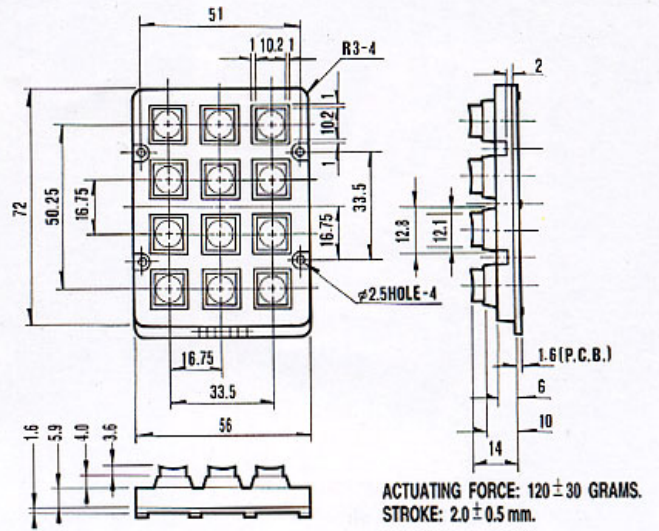

AK-707-A-SSB-WP-MM