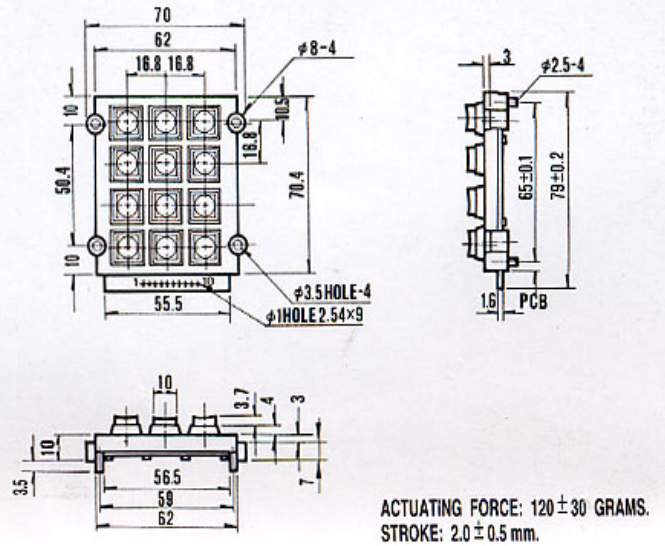

AK-101-AR-SSB-WP-MM

AK-101-B-SSS-WP-MM

ACTUATING FORCE: 120 ± 30 GRAMS.
STROKE: 2.0 ± 0.5 mm.

AK-102-AR-SSB-WP-MM

AK-102-B-SSS-WP-MM

ACTUATING FORCE: 120 ± 30 GRAMS.
STROKE: 2.0 ± 0.5 mm.

METALLICHE

AK-103-AR-SSB-WP-MM

AK-103-B-SSS-WP-MM

ACTUATING FORCE: 120 ± 30 GRAMS.
STROKE: 2.0 ± 0.5 mm.

ANTIVANDALICHE

AK-104-AR-SSB-WP-MM

AK-104-B-SSS-WP-MM

ACTUATING FORCE: 120 ± 30 GRAMS.
STROKE: 2.0 ± 0.5 mm.

AK-207-A-SSB-WP-MM

AK-207-N-SSB-WP-MM

METALLICHE

AK-707-A-SSB-WP-MM

AK-707-N-SSB-WP-MM

ANTIVANDALICHE

AK-1607-A-SSB-WP-MM

AK-1607-N-SSB-WP-MM