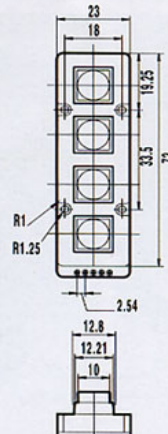

AK-101-AR-SSB-WP-MM

AK-101-B-SSS-WP-MM

ACTUATING FORCE: 120 ± 30 GRAMS.
STROKE: 2.0 ± 0.5 mm.

AK-102-AR-SSB-WP-MM

AK-102-B-SSS-WP-MM

ACTUATING FORCE: 120 ± 30 GRAMS.
STROKE: 2.0 ± 0.5 mm.

METALLICHE

AK-103-AR-SSB-WP-MM

AK-103-B-SSS-WP-MM

ACTUATING FORCE: 120 ± 30 GRAMS.
STROKE: 2.0 ± 0.5 mm.

ANTIVANDALICHE

AK-104-AR-SSB-WP-MM

AK-104-B-SSS-WP-MM

ACTUATING FORCE: 120 ± 30 GRAMS.
STROKE: 2.0 ± 0.5 mm.

AK-207-A-SSB-WP-MM

AK-207-N-SSB-WP-MM

METALLICHE

AK-707-A-SSB-WP-MM

AK-707-N-SSB-WP-MM

ANTIVANDALICHE

AK-1607-A-SSB-WP-MM

AK-1607-N-SSB-WP-MM