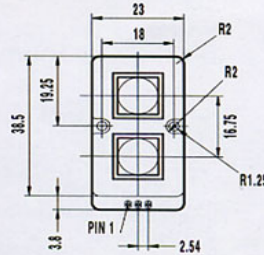

AK-101-AR-SSB-WP-MM

AK-101-B-SSS-WP-MM

ACTUATING FORCE: 120 ± 30 GRAMS.
STROKE: 2.0 ± 0.5 mm.

AK-102-AR-SSB-WP-MM

AK-102-B-SSS-WP-MM

ACTUATING FORCE: 120 ± 30 GRAMS.
STROKE: 2.0 ± 0.5 mm.

METALLICHE

AK-103-AR-SSB-WP-MM

AK-103-B-SSS-WP-MM

ACTUATING FORCE: 120 ± 30 GRAMS.
STROKE: 2.0 ± 0.5 mm.

ANTIVANDALICHE

AK-104-AR-SSB-WP-MM

AK-104-B-SSS-WP-MM

ACTUATING FORCE: 120 ± 30 GRAMS.
STROKE: 2.0 ± 0.5 mm.

AK-207-A-SSB-WP-MM

AK-207-N-SSB-WP-MM