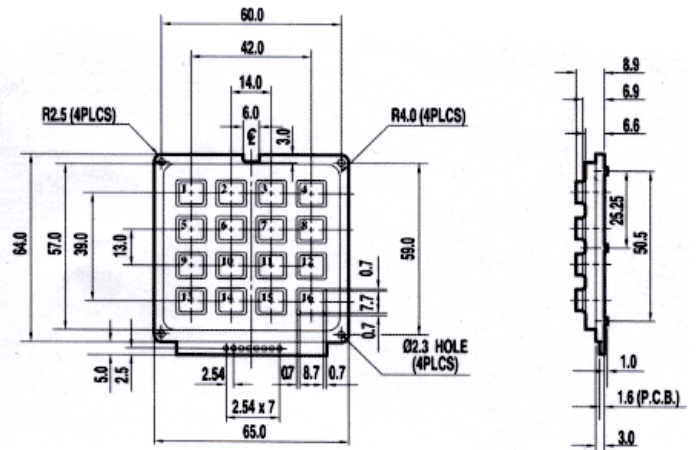

AK-507-N-GGW

ACTUATING FORCE: 100 ± 30 GRAMS.
 STROKE: 2.0 ± 0.5 mm.

AK-1604-A-WWB

AK-1604-N-BBW

PHONE KEYPADS

ACTUATING FORCE: 100 ± 30 GRAMS.
 STROKE: 1.5 ± 0.5 mm.

AK-1607-A-WWB

AK-1607-N-BBW

ACTUATING FORCE: 100 ± 30 GRAMS.
 STROKE: 2.0 ± 0.5 mm.