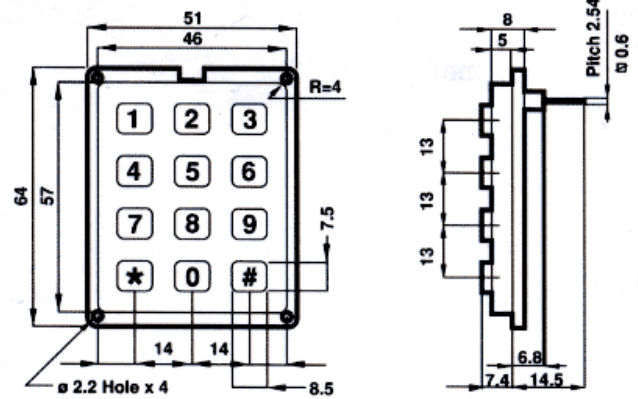

AK-304-A-WWB

AK-304-N-BBW

PHONE KEYPADS

ACTUATING FORCE: 100 ± 30 GRAMS.
 STROKE: 1.4 ± 0.4 mm.

AK-304FM-A-WWB

AK-304FM-N-BBW

ACTUATING FORCE: 100 ± 30 GRAMS.
 STROKE: 1.4 ± 0.3 mm.

AK-507-A-WWB

AK-507-N-GGW

ACTUATING FORCE: 100 ± 30 GRAMS.
 STROKE: 2.0 ± 0.5 mm.

AK-1604-A-WWB

AK-1604-N-BBW

PHONE KEYPADS

ACTUATING FORCE: 100 ± 30 GRAMS.
 STROKE: 1.5 ± 0.5 mm.

AK-1607-A-WWB

AK-1607-N-BBW

ACTUATING FORCE: 100 ± 30 GRAMS.
 STROKE: 2.0 ± 0.5 mm.