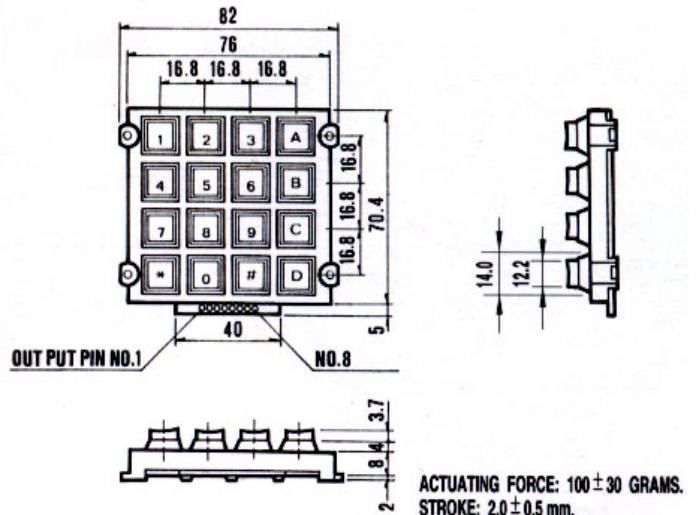

AK-507-N-GGW

ACTUATING FORCE: 100 ± 30 GRAMS.
 STROKE: 2.0 ± 0.5 mm.

AK-1604-A-WWB

AK-1604-N-BBW

PHONE KEYPADS

ACTUATING FORCE: 100 ± 30 GRAMS.
 STROKE: 1.5 ± 0.5 mm.

AK-1607-A-WWB

AK-1607-N-BBW

ACTUATING FORCE: 100 ± 30 GRAMS.
 STROKE: 2.0 ± 0.5 mm.