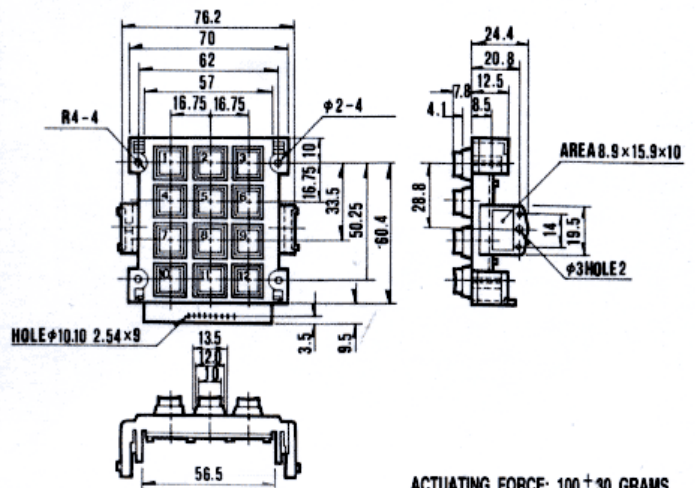

AK-304-A-WWB

AK-304-N-BBW

PHONE KEYPADS

ACTUATING FORCE: 100 ± 30 GRAMS.
 STROKE: 1.4 ± 0.4 mm.

AK-304FM-A-WWB

AK-304FM-N-BBW

ACTUATING FORCE: 100 ± 30 GRAMS.
 STROKE: 1.4 ± 0.3 mm.

AK-507-A-WWB

AK-507-N-GGW

ACTUATING FORCE: 100 ± 30 GRAMS.
 STROKE: 2.0 ± 0.5 mm.

AK-1604-A-WWB

AK-1604-N-BBW

PHONE KEYPADS

ACTUATING FORCE: 100 ± 30 GRAMS.
 STROKE: 1.5 ± 0.5 mm.

AK-1607-A-WWB

AK-1607-N-BBW

ACTUATING FORCE: 100 ± 30 GRAMS.
 STROKE: 2.0 ± 0.5 mm.