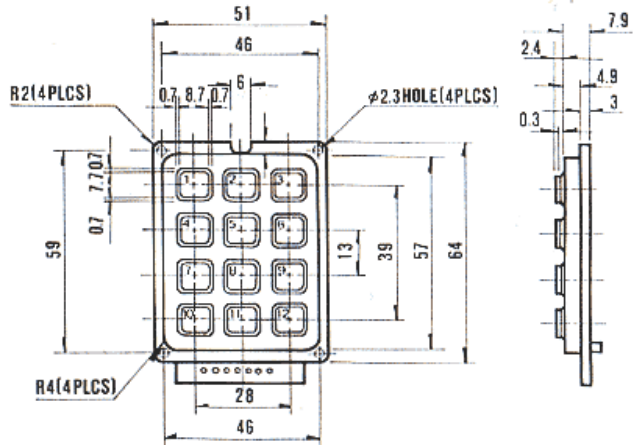

AK-304-A-WWB

AK-304-N-BBW

PHONE KEYPADS

ACTUATING FORCE: 100 ± 30 GRAMS.
 STROKE: 1.4 ± 0.4 mm.

AK-304FM-A-WWB

AK-304FM-N-BBW

ACTUATING FORCE: 100 ± 30 GRAMS.
 STROKE: 1.4 ± 0.3 mm.

AK-507-A-WWB

AK-507-N-GGW

ACTUATING FORCE: 100 ± 30 GRAMS.
 STROKE: 2.0 ± 0.5 mm.

AK-1604-A-WWB

AK-1604-N-BBW

PHONE KEYPADS

ACTUATING FORCE: 100 ± 30 GRAMS.
 STROKE: 1.5 ± 0.5 mm.

AK-1607-A-WWB

AK-1607-N-BBW

ACTUATING FORCE: 100 ± 30 GRAMS.
 STROKE: 2.0 ± 0.5 mm.