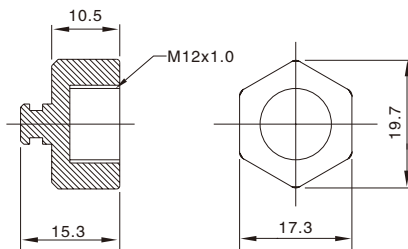

M12 Protection Cap for Male Connector

- Cover series: M12
- Gender: for Male
- Locking type: Fix screw
- Part No.: PCNM12x1.0-0

General information

Material:	PA+GF
O-ring:	FKM
Color:	Black
Degree of protection:	IP68 in locked condition

M12 Protection Cap for Female Connector

- Cover series: M12
- Gender: for Female
- Locking type: Fix screw
- Part No.: PCSM12x1.0-1

General information

Material:	PA+GF
Color:	Black
Degree of protection:	IP68 in locked condition

M12 Protection Cap for Male Connector

- Cover series: M12
- Gender: for Male
- Locking type: Fix screw
- Part No.: PCNM12x1.0-2

General information

Material:	PA+GF
O-ring:	FKM
Color:	Black
Degree of protection:	IP68 in locked condition