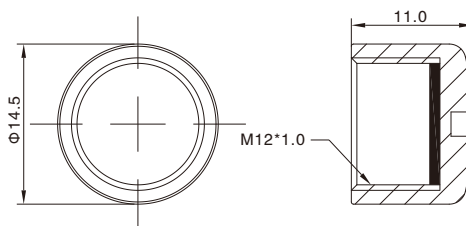

M12 Protection Cap for Male Connector

- Cover series: M12
- Gender: for Male
- Locking type: Fix screw
- Part No.: PCNM12x1.0-0

General information

Material:	PA+GF
O-ring:	FKM
Color:	Black
Degree of protection:	IP68 in locked condition

M12 Protection Cap for Female Connector

- Cover series: M12
- Gender: for Female
- Locking type: Fix screw
- Part No.: PCSM12x1.0-1

General information

Material:	PA+GF
Color:	Black
Degree of protection:	IP68 in locked condition

M12 Protection Cap for Male Connector

- Cover series: M12
- Gender: for Male
- Locking type: Fix screw
- Part No.: PCNM12x1.0-2

General information

Material:	PA+GF
O-ring:	FKM
Color:	Black
Degree of protection:	IP68 in locked condition