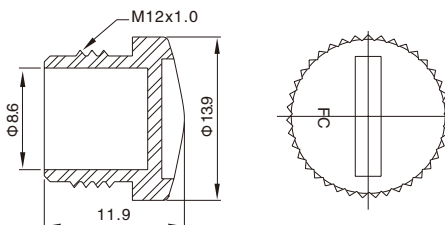

M12 Protection Cap for Male Connector

- Cover series: M12
- Gender: for Male
- Locking type: Fix screw
- Part No.: PCNM12x1.0-0

General information

Material:	PA+GF
O-ring:	FKM
Color:	Black
Degree of protection:	IP68 in locked condition

M12 Protection Cap for Female Connector

- Cover series: M12
- Gender: for Female
- Locking type: Fix screw
- Part No.: PCSM12x1.0-1

General information

Material:	PA+GF
Color:	Black
Degree of protection:	IP68 in locked condition

M12 Protection Cap for Male Connector

- Cover series: M12
- Gender: for Male
- Locking type: Fix screw
- Part No.: PCNM12x1.0-2

General information

Material:	PA+GF
O-ring:	FKM
Color:	Black
Degree of protection:	IP68 in locked condition