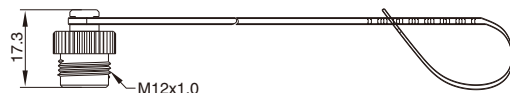

## M12 Protection Cap for Male Molded Cable Connector

- Cover series: M12
- Gender: for Male
- Locking type: Fix screw
- Part No.: PCNM12x1.0-3

### General information

Color:	Black
nut/screw:	PA+GF
Gasket:	FKM

Loop:	TPU
IP rating:	IP68 in locked condition

## M12 Protection Cap for Female Molded Cable Connector

- Cover series: M12
- Gender: for Female
- Locking type: Fix screw
- Part No.: PCSM12x1.0-2

### General information

Color:	Black
nut/screw:	PA+GF

Loop:	TPU
IP rating:	IP68 in locked condition