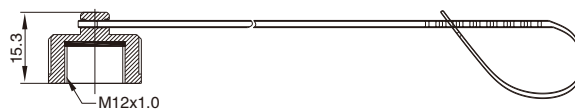

## M12 Protection Cap for Male Molded Cable Connector

- Cover series: M12
- Gender: for Male
- Locking type: Fix screw
- Part No.: PCNM12x1.0-3

### General information

Color:	Black
nut/screw:	PA+GF
Gasket:	FKM

Loop:	TPU
IP rating:	IP68 in locked condition

## M12 Protection Cap for Female Molded Cable Connector

- Cover series: M12
- Gender: for Female
- Locking type: Fix screw
- Part No.: PCSM12x1.0-2

### General information

Color:	Black
nut/screw:	PA+GF

Loop:	TPU
IP rating:	IP68 in locked condition