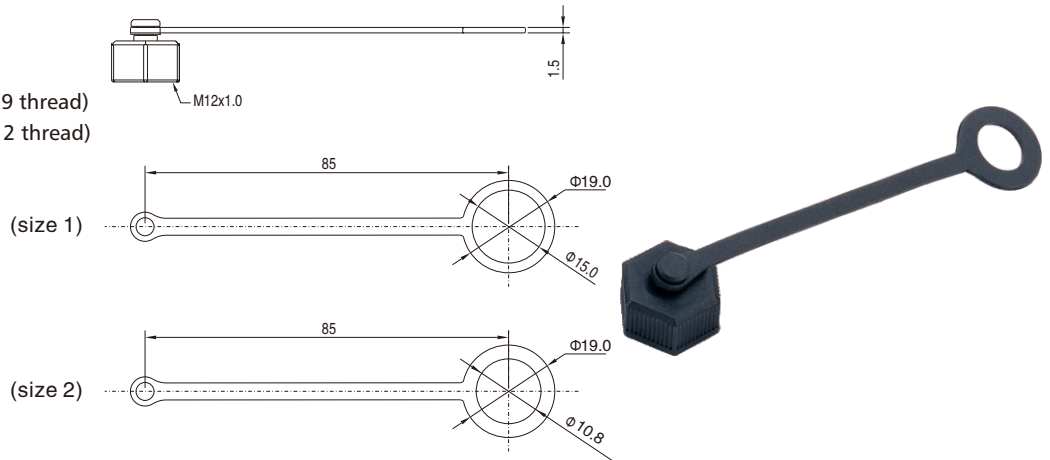

M12 Protection Cap for Male Panel-mount Connector

- Cover series: M12
- Gender: for Male
- Locking type: Fix screw
- Part No.: PCNM12x1.0-4(for PG9 thread)
PCNM12x1.0-1(for M12 thread)

General information

Material:	PA+GF
O-ring:	FKM
Color:	Black
Degree of protection:	IP68 in locked condition

M12 Protection Cap for Female Panel-mount Connector

- Cover series: M12
- Gender: for Male
- Locking type: Fix screw
- Part No.: PCSM12x1.0-3

General information

Color:	Black
nut/screw:	PA+GF

Loop:	TPU
IP rating:	IP68 in locked condition