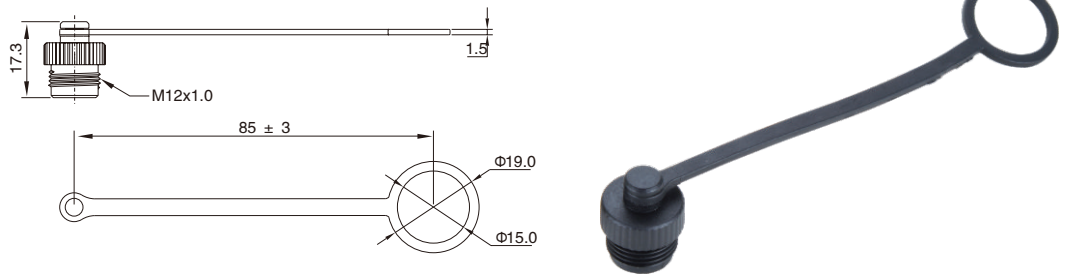

M12 Protection Cap for Male Panel-mount Connector

- Cover series: M12
- Gender: for Male
- Locking type: Fix screw
- Part No.: PCNM12x1.0-4(for PG9 thread)
PCNM12x1.0-1(for M12 thread)

General information

Material:	PA+GF
O-ring:	FKM
Color:	Black
Degree of protection:	IP68 in locked condition

M12 Protection Cap for Female Panel-mount Connector

- Cover series: M12
- Gender: for Male
- Locking type: Fix screw
- Part No.: PCSM12x1.0-3

General information

Color:	Black
nut/screw:	PA+GF

Loop:	TPU
IP rating:	IP68 in locked condition