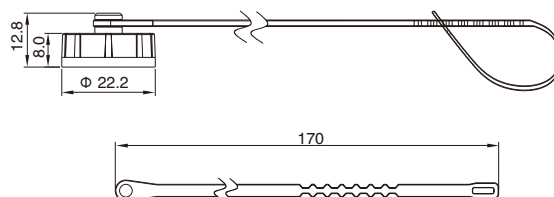

## M16 Protection Cap for Male With Fix-Cap Cable Connector

- Connector series: M16
- Gender: for Male
- Locking type: Quick-lock
- Part No.: PCSM16-1

### General information

Material:	PA+GF
Loop:	TPU
Color:	Black
Degree of protection:	IP65, IP67 in locked condition

## M16 Protection Cap for female Molded cable connector without fix cap

- Connector series: M16
- Gender: for Female
- Locking type: Quick-lock
- Part No.: PCNM16-1

### General information

Material:	PA+GF
Gasket:	FKM
Loop:	TPU
Color:	Black
Degree of protection:	IP65, IP67 in locked condition