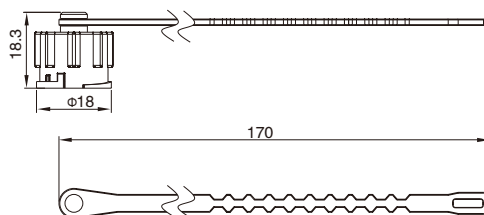

## M16 Protection Cap for Male With Fix-Cap Cable Connector

- Connector series: M16
- Gender: for Male
- Locking type: Quick-lock
- Part No.: PCSM16-1

### General information

Material:	PA+GF
Loop:	TPU
Color:	Black
Degree of protection:	IP65, IP67 in locked condition

## M16 Protection Cap for female Molded cable connector without fix cap

- Connector series: M16
- Gender: for Female
- Locking type: Quick-lock
- Part No.: PCNM16-1

### General information

Material:	PA+GF
Gasket:	FKM
Loop:	TPU
Color:	Black
Degree of protection:	IP65, IP67 in locked condition