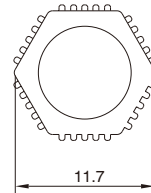

M8 Protection Cap for Male Snap in Connector

- Connector series: M8
- Gender: for Male
- Locking type: Fix screw
- Part No.: PCNM8x1.0-1

General information

Material:	PA+ GF
O-ring:	FKM
Color:	Black
Degree of protection:	IP67 in locked condition

M8 Protection Cap for Female Connector

- Connector series: M8
- Gender: for Female
- Locking type: Fix screw
- Part No.: PCSM8x1.0-1

General information

Material:	PA+ GF
Color:	Black
Degree of protection:	IP67 in locked condition