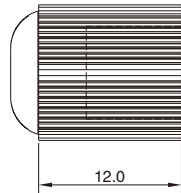

M8 Protection Cap for Male Snap in Connector

- Connector series: M8
- Gender: for Male
- Locking type: Fix screw
- Part No.: PCNM8x1.0-1

General information

Material:	PA+ GF
O-ring:	FKM
Color:	Black
Degree of protection:	IP67 in locked condition

M8 Protection Cap for Female Connector

- Connector series: M8
- Gender: for Female
- Locking type: Fix screw
- Part No.: PCSM8x1.0-1

General information

Material:	PA+ GF
Color:	Black
Degree of protection:	IP67 in locked condition