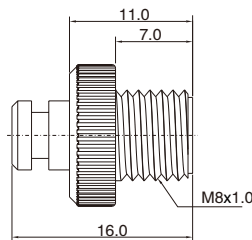

M8 Protection Cap for Male Snap in Connector

- Connector series: M8
- Gender: for Male
- Locking type: Fix screw
- Part No.: PCNM8x1.0-1

General information

Material:	PA+ GF
O-ring:	FKM
Color:	Black
Degree of protection:	IP67 in locked condition

M8 Protection Cap for Female Connector

- Connector series: M8
- Gender: for Female
- Locking type: Fix screw
- Part No.: PCSM8x1.0-1

General information

Material:	PA+ GF
Color:	Black
Degree of protection:	IP67 in locked condition