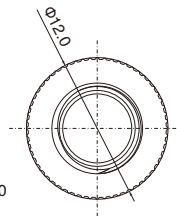

M8 Protection Cap for Male Snap in Connector

- Connector series: M8
- Gender: for Male
- Locking type: Fix screw
- Part No.: PCNM8x1.0-1

General information

Material:	PA+ GF
O-ring:	FKM
Color:	Black
Degree of protection:	IP67 in locked condition

M8 Protection Cap for Female Connector

- Connector series: M8
- Gender: for Female
- Locking type: Fix screw
- Part No.: PCSM8x1.0-1

General information

Material:	PA+ GF
Color:	Black
Degree of protection:	IP67 in locked condition