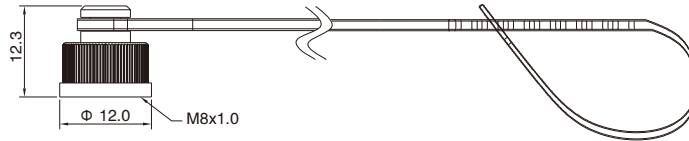

M8 Protection Cap for Male Molded Cable Connector

- Connector series: M8
- Gender: for Male
- Locking type: Fix screw
- Part No.: PCNM8x1.0-2

General information

Material:	PA+ GF
Gasket:	FKM
Loop:	TPU
Color:	Black
Degree of protection:	IP67 in locked condition

M8 Protection Cap for Female Molded Cable Connector

- Connector series: M8
- Gender: for Female
- Locking type: Fix screw
- Part No.: PCSM8x1.0-2

General information

Material:	PA+ GF
Loop:	TPU
Color:	Black
Degree of protection:	IP67 in locked condition