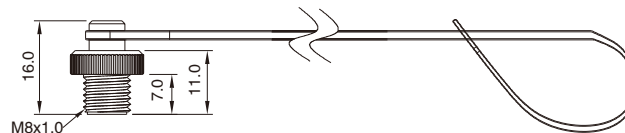

M8 Protection Cap for Male Molded Cable Connector

- Connector series: M8
- Gender: for Male
- Locking type: Fix screw
- Part No.: PCNM8x1.0-2

General information

Material:	PA+ GF
Gasket:	FKM
Loop:	TPU
Color:	Black
Degree of protection:	IP67 in locked condition

M8 Protection Cap for Female Molded Cable Connector

- Connector series: M8
- Gender: for Female
- Locking type: Fix screw
- Part No.: PCSM8x1.0-2

General information

Material:	PA+ GF
Loop:	TPU
Color:	Black
Degree of protection:	IP67 in locked condition