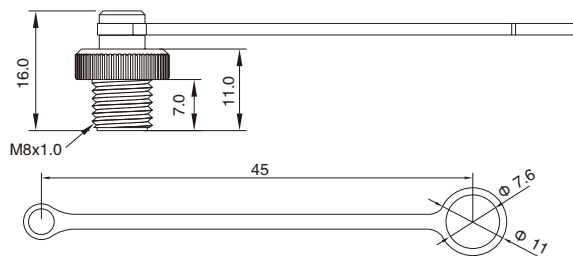

M8 Protection Cap for Male Panel-mount Connector

- Connector series: M8
- Gender: for Male
- Locking type: Fix screw
- Part No.: PCNM8x1.0-3

General information

Material:	PA+GF
Gasket:	FKM
Loop:	TPU
Color:	Black
Degree of protection:	IP67 in locked condition

M8 Protection Cap for Female Panel-mount Connector

- Connector series: M8
- Gender: for Female
- Locking type: Fix screw
- Part No.: PCSM8x1.0-3

General information

Material:	PA+GF
Loop:	TPU
Color:	Black
Degree of protection:	IP67 in locked condition