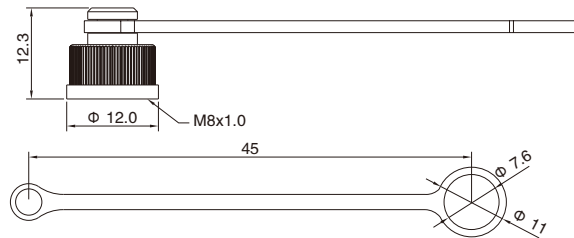

M8 Protection Cap for Male Panel-mount Connector

- Connector series: M8
- Gender: for Male
- Locking type: Fix screw
- Part No.: PCNM8x1.0-3

General information

Material:	PA+GF
Gasket:	FKM
Loop:	TPU
Color:	Black
Degree of protection:	IP67 in locked condition

M8 Protection Cap for Female Panel-mount Connector

- Connector series: M8
- Gender: for Female
- Locking type: Fix screw
- Part No.: PCSM8x1.0-3

General information

Material:	PA+GF
Loop:	TPU
Color:	Black
Degree of protection:	IP67 in locked condition