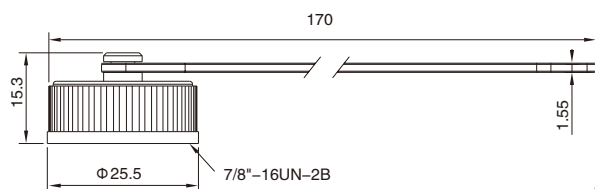

Mini-change(7/8") Protection Cap for Male Molded Cable Connector

- Connector series: Mini-change(7/8")
- Gender: for Male
- Locking type: Fix screw
- Part No.: PCN7/8"-2

■ General information

Color:	Black
nut/screw:	PA+GF
Gasket:	FKM

Loop:	TPU
IP rating:	IP68 in locked condition

Mini-change(7/8") Protection Cap for Female Molded Cable Connector

- Connector series: Mini-change(7/8")
- Gender: for Female
- Locking type: Fix screw
- Part No.: PCS7/8"-1

■ General information

Color:	Black
nut/screw:	PA+GF

Loop:	TPU
IP rating:	IP68 in locked condition