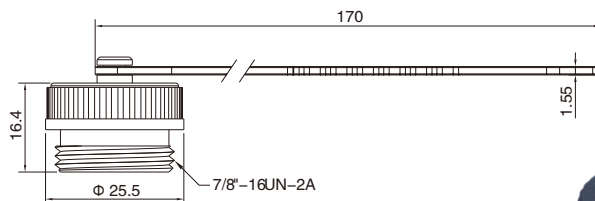

Mini-change(7/8") Protection Cap for Male Molded Cable Connector

- Connector series: Mini-change(7/8")
- Gender: for Male
- Locking type: Fix screw
- Part No.: PCN7/8"-2

■ General information

Color:	Black
nut/screw:	PA+GF
Gasket:	FKM

Loop:	TPU
IP rating:	IP68 in locked condition

Mini-change(7/8") Protection Cap for Female Molded Cable Connector

- Connector series: Mini-change(7/8")
- Gender: for Female
- Locking type: Fix screw
- Part No.: PCS7/8"-1

■ General information

Color:	Black
nut/screw:	PA+GF

Loop:	TPU
IP rating:	IP68 in locked condition