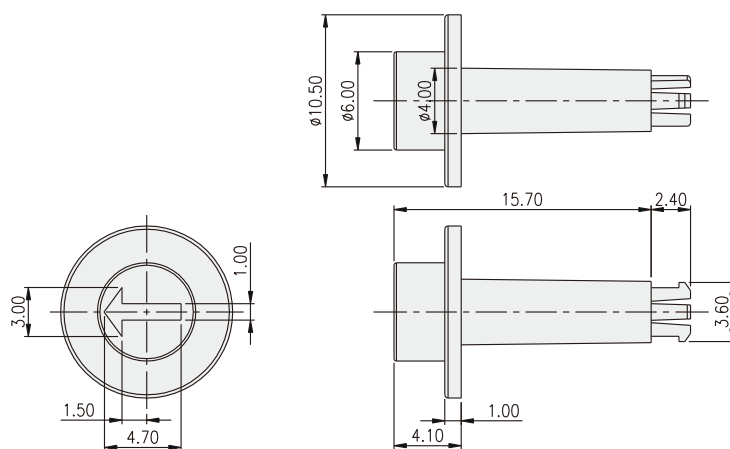

HOW TO ORDER

KRB -

Cap Color:
 K=Black
 N=Brown
 B=Blue
 Ge=Grey
 R=Red
 Y=Yellow

Knob Type:
 1= Short Spindle
 2= Long Spindle
 3=Segment Wheel

PACKAGE

<Bag>
 KRB-1, KRB-2: 500 pcs.
 KRB-3: 1000 pcs.

ROTARY CODED SWITCH

KRB-1

PART NO.	COLOR
KRB-1K	BLACK
KRB-1N	BROWN
KRB-1R	RED
KRB-1B	BLUE
KRB-1Y	YELLOW
KRB-1Ge	GREY

KRB-2

PART NO.	COLOR
KRB-2K	BLACK
KRB-2N	BROWN
KRB-2R	RED
KRB-2B	BLUE
KRB-2Y	YELLOW
KRB-2Ge	GREY

KRB-3

PART NO.	COLOR
KRB-3K	BLACK
KRB-3N	BROWN
KRB-3R	RED
KRB-3B	BLUE
KRB-3Y	YELLOW
KRB-3Ge	GREY