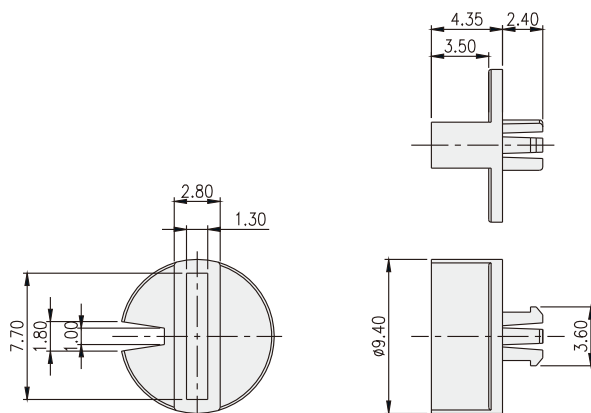

HOW TO ORDER

KRB -

Cap Color:
 K=Black
 N=Brown
 B=Blue
 Ge=Grey
 R=Red
 Y=Yellow

Knob Type:
 1= Short Spindle
 2= Long Spindle
 3=Segment Wheel

PACKAGE

<Bag>
 KRB-1, KRB-2: 500 pcs.
 KRB-3: 1000 pcs.

ROTARY CODED SWITCH

KRB-1

PART NO.	COLOR
KRB-1K	BLACK
KRB-1N	BROWN
KRB-1R	RED
KRB-1B	BLUE
KRB-1Y	YELLOW
KRB-1Ge	GREY

KRB-2

PART NO.	COLOR
KRB-2K	BLACK
KRB-2N	BROWN
KRB-2R	RED
KRB-2B	BLUE
KRB-2Y	YELLOW
KRB-2Ge	GREY

KRB-3

PART NO.	COLOR
KRB-3K	BLACK
KRB-3N	BROWN
KRB-3R	RED
KRB-3B	BLUE
KRB-3Y	YELLOW
KRB-3Ge	GREY