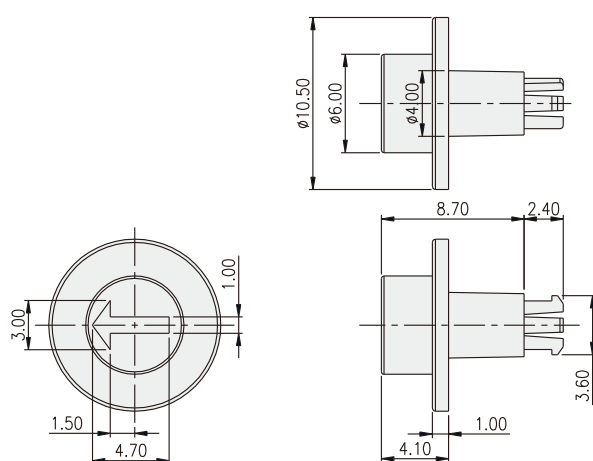

HOW TO ORDER

KRB -

Cap Color:
 K=Black
 N=Brown
 B=Blue
 Ge=Grey
 R=Red
 Y=Yellow

Knob Type:
 1= Short Spindle
 2= Long Spindle
 3=Segment Wheel

PACKAGE

<Bag>
 KRB-1, KRB-2: 500 pcs.
 KRB-3: 1000 pcs.

ROTARY CODED SWITCH

KRB-1

PART NO.	COLOR
KRB-1K	BLACK
KRB-1N	BROWN
KRB-1R	RED
KRB-1B	BLUE
KRB-1Y	YELLOW
KRB-1Ge	GREY

KRB-2

PART NO.	COLOR
KRB-2K	BLACK
KRB-2N	BROWN
KRB-2R	RED
KRB-2B	BLUE
KRB-2Y	YELLOW
KRB-2Ge	GREY

KRB-3

PART NO.	COLOR
KRB-3K	BLACK
KRB-3N	BROWN
KRB-3R	RED
KRB-3B	BLUE
KRB-3Y	YELLOW
KRB-3Ge	GREY