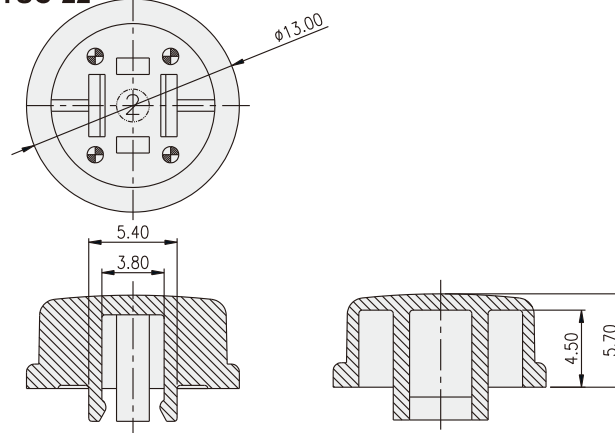

TACT SWITCH KTSC-(6)(2) SERIES

Cap for 6x6 / 12x12
Tact Switch

HOW TO ORDER

KTSC - [] [] []

Prod. Size: <Tactile Switch>
2=12X12mm (Can be applied on DTS□-24)
6=6x6mm (Can be applied on DTS□-644)

Cap Type:
1=Square
2=Round

Cap color:
Y=Yellow
B=Blue
R=Red
I=Ivory
K=Black
G=Green
S=Salmon
Ge=Gray

PACKAGE

<Bag>
KTSC-2: 500 pcs
KTSC-6: 1500 pcs

KTSC-21

KTSC-22

KTSC-61

KTSC-62

TACT SWITCH