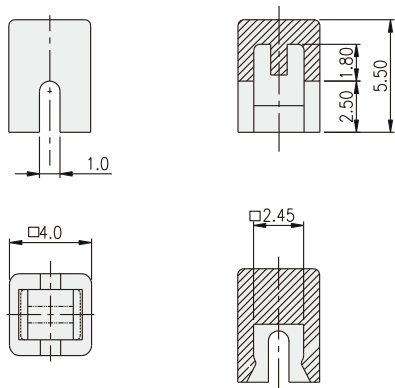

TACT SWITCH KTSC-(6)(2) SERIES

Cap for 6x6 / 12x12
Tact Switch

HOW TO ORDER

KTSC - [] [] []

Prod. Size: <Tactile Switch>
2=12X12mm (Can be applied on DTS□-24)
6=6x6mm (Can be applied on DTS□-644)

Cap Type:
1=Square
2=Round

Cap color:
Y=Yellow
B=Blue
R=Red
I=Ivory
K=Black
G=Green
S=Salmon
Ge=Gray

PACKAGE

<Bag>
KTSC-2: 500 pcs
KTSC-6: 1500 pcs

KTSC-21

KTSC-22

KTSC-61

KTSC-62

TACT SWITCH