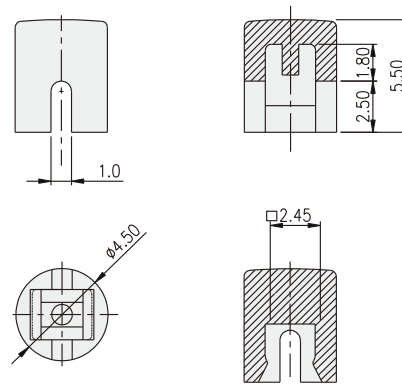

TACT SWITCH KTSC-(6)(2) SERIES

Cap for 6x6 / 12x12
Tact Switch

HOW TO ORDER

KTSC - [] [] []

Prod. Size: <Tactile Switch>
2=12X12mm (Can be applied on DTS□-24)
6=6x6mm (Can be applied on DTS□-644)

Cap Type:
1=Square
2=Round

Cap color:
Y=Yellow
B=Blue
R=Red
I=Ivory
K=Black
G=Green
S=Salmon
Ge=Gray

PACKAGE

<Bag>
KTSC-2: 500 pcs
KTSC-6: 1500 pcs

KTSC-21

KTSC-22

KTSC-61

KTSC-62

TACT SWITCH