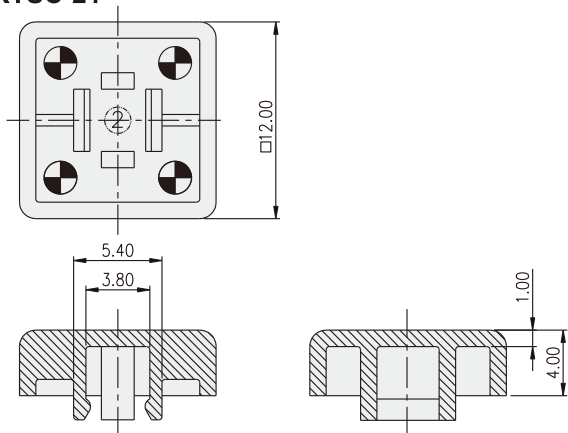

TACT SWITCH KTSC-(6)(2) SERIES

Cap for 6x6 / 12x12
Tact Switch

HOW TO ORDER

KTSC - [] [] []

Prod. Size: <Tactile Switch>
2=12X12mm (Can be applied on DTS□-24)
6=6x6mm (Can be applied on DTS□-644)

Cap Type:
1=Square
2=Round

Cap color:
Y=Yellow
B=Blue
R=Red
I=Ivory
K=Black
G=Green
S=Salmon
Ge=Gray

PACKAGE

<Bag>
KTSC-2: 500 pcs
KTSC-6: 1500 pcs

KTSC-21

KTSC-22

KTSC-61

KTSC-62

TACT SWITCH