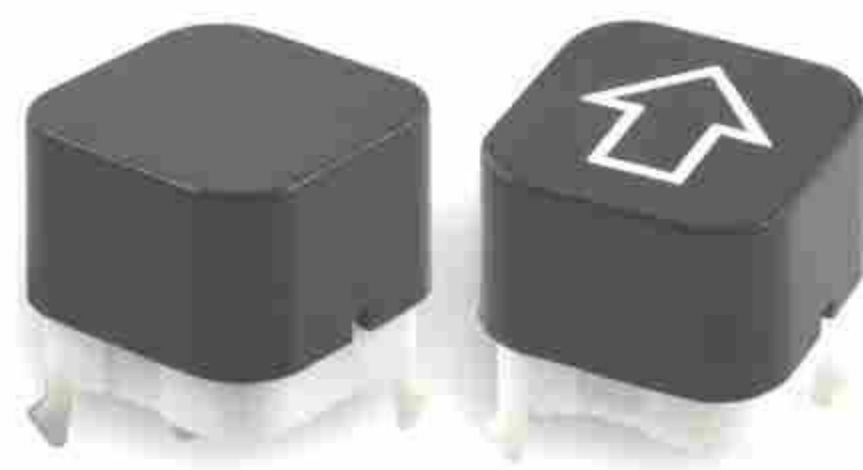

PB23 SERIES PUSHBUTTON SWITCHES

带灯轻触开关

带灯按钮开关

按钮开关

金属按钮开关

翘板开关

保险丝座

光电触摸开关

旋转开关

PB23-1-1B-N-0 PB23-1-1B-Y-2

特色 / Feature
 极好触感
 Excellent tactile feel
 高可靠性 / 寿命长
 High reliability / long life
 两段式行程
 Double stroke version available
应用范围 / Application
 汽车 Automotive
 工业遥控器, 工业电子
 industrial remote control, Industrial electronics
 电脑网络设备
 Computers network equipment
 检测仪器/设备、电视系统
 Test & Measurement equipment, TV system

SPECIFICATIONS

Circuit : SPST, SPDT
RATING : 30mA / 28VDC
OPERATING SPEED : 10mm/sec
ELECTRIC LIFE : 20,000 cycles
FULL TRAVELS : 2.0mm±0.4mm
OPERATING TEMPERATURE : -25°C to 70°C

MATERIALS

PUSHER : POM Black
DUST PROTECTION CAP : POM Black
CASE : PA Nature glass fiber reinforced
SPRING : Piano wire
CONTACT/TERMINALS : Brass, silver plated