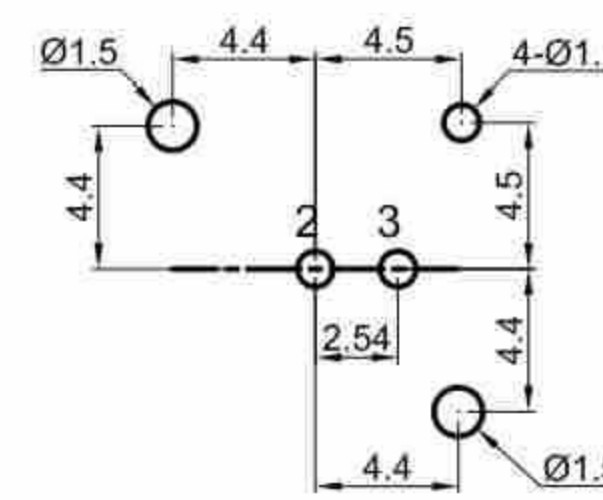

P.C.B.LAYOUT