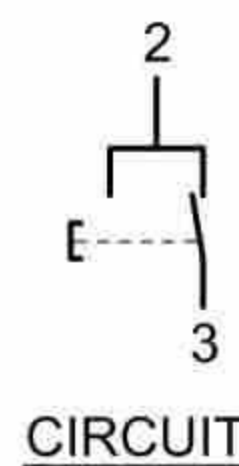

PB23 SERIES PUSHBUTTON SWITCHES

带灯轻触开关

带灯按钮开关

按钮开关

金属按钮开关

翘板开关

保险丝座

光电触摸开关

旋转开关

PB23-1-1B-N-0 PB23-1-1B-Y-2

特色 / Feature
极好触感
Excellent tactile feel
高可靠性 / 寿命长
High reliability / long life
两段式行程
Double stroke version available
应用范围 / Application
汽车 Automotive
工业遥控器, 工业电子
industrial remote control, Industrial electronics
电脑网络设备
Computers network equipment
检测仪器/设备、电视系统
Test & Measurement equipment, TV system

SPECIFICATIONS

Circuit : SPST, SPDT
RATING : 30mA / 28VDC
OPERATING SPEED : 10mm/sec
ELECTRIC LIFE : 20,000 cycles
FULL TRAVELS : 2.0mm±0.4mm
OPERATING TEMPERATURE : -25°C to 70°C

MATERIALS

PUSHER : POM Black
DUST PROTECTION CAP : POM Black
CASE : PA Nature glass fiber reinforced
SPRING : Piano wire
CONTACT/TERMINALS : Brass, silver plated

CIRCUIT

PB23	2	1	B	N	0
Model 型号	Function 功能	Cap Type 上盖形状	Cap Color 上盖颜色	LED Color 灯颜色	Legend 图案
	<table border="1"> <tr> <td>1</td> <td>OFF-(ON) SPST</td> <td>2P</td> </tr> <tr> <td>2</td> <td>ON-(ON) SPDT</td> <td>3P</td> </tr> </table>	<table border="1"> <tr> <td>1</td> <td></td> </tr> <tr> <td>2</td> <td></td> </tr> </table>	<table border="1"> <tr> <td>W</td> <td>White 白色</td> </tr> <tr> <td>R</td> <td>Red 红色</td> </tr> <tr> <td>G</td> <td>Green 绿色</td> </tr> <tr> <td>U</td> <td>Blue 蓝色</td> </tr> <tr> <td>A</td> <td>Gray 灰色</td> </tr> <tr> <td>B</td> <td>Black 黑色</td> </tr> </table>	<table border="1"> <tr> <td>N</td> <td>Without LED</td> </tr> <tr> <td>R</td> <td>Red 红灯</td> </tr> <tr> <td>Y</td> <td>Yellow 黄灯</td> </tr> <tr> <td>G</td> <td>Green 绿灯</td> </tr> <tr> <td>U</td> <td>Blue 蓝灯</td> </tr> <tr> <td>W</td> <td>White 白灯</td> </tr> </table>	<table border="1"> <tr> <td>0</td> <td>None</td> </tr> <tr> <td>1</td> <td></td> </tr> <tr> <td>2</td> <td></td> </tr> <tr> <td>3</td> <td></td> </tr> <tr> <td>4</td> <td></td> </tr> <tr> <td>5</td> <td></td> </tr> </table>