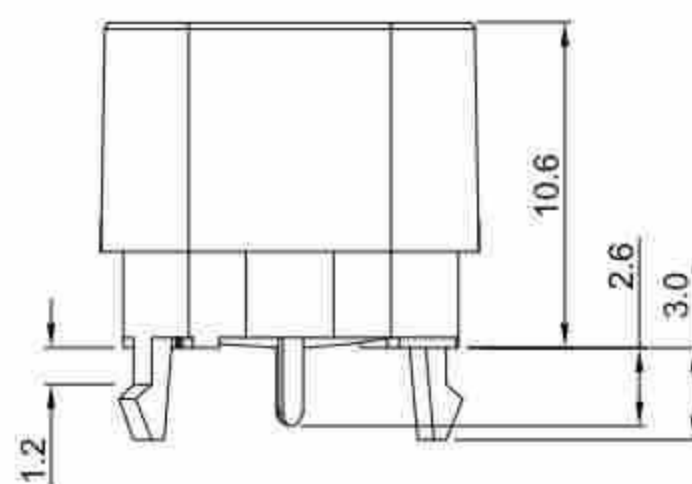

P.C.B.LAYOUT