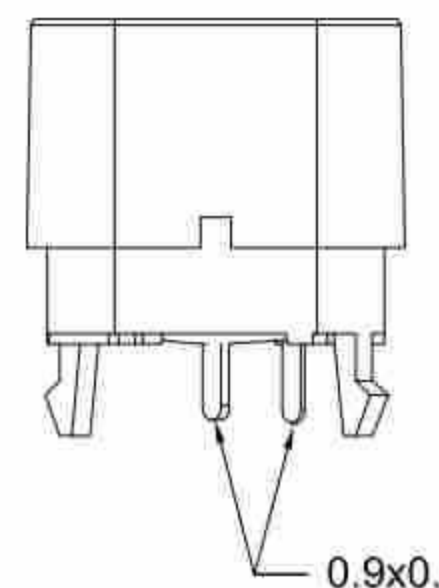

P.C.B.LAYOUT