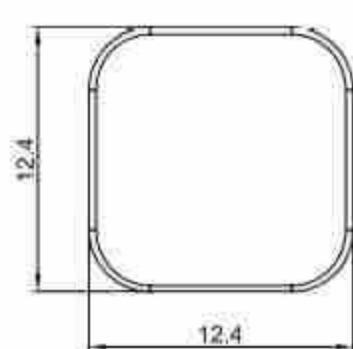

P.C.B.LAYOUT